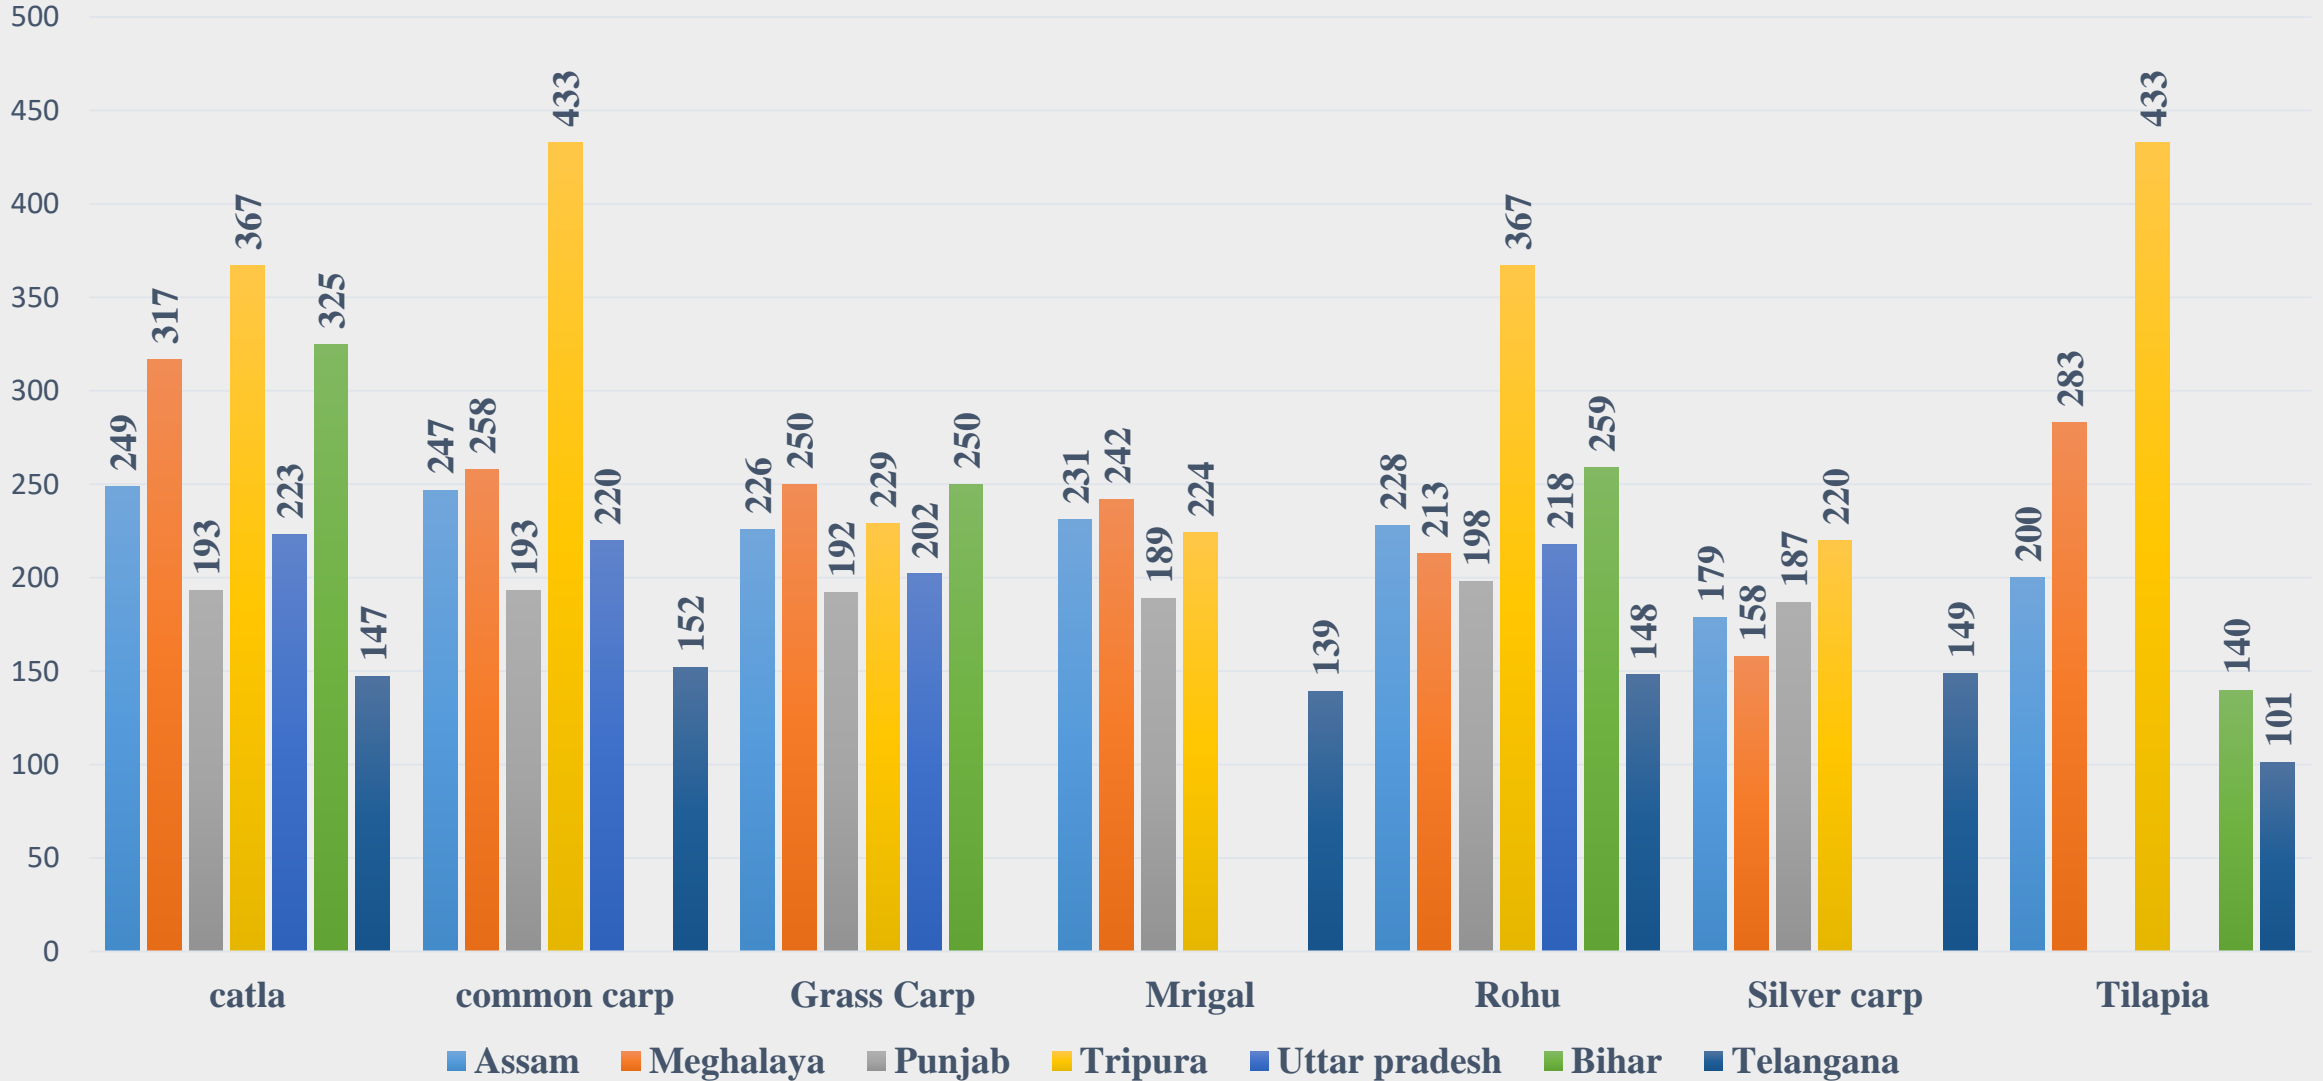

Average Retail Price (Rs. Per Kg) of various Fresh Water Species across States/UTs

For the Period 14.07.2025 to 20.07.2025

For further details visit: <https://fmpisnfdb.in>