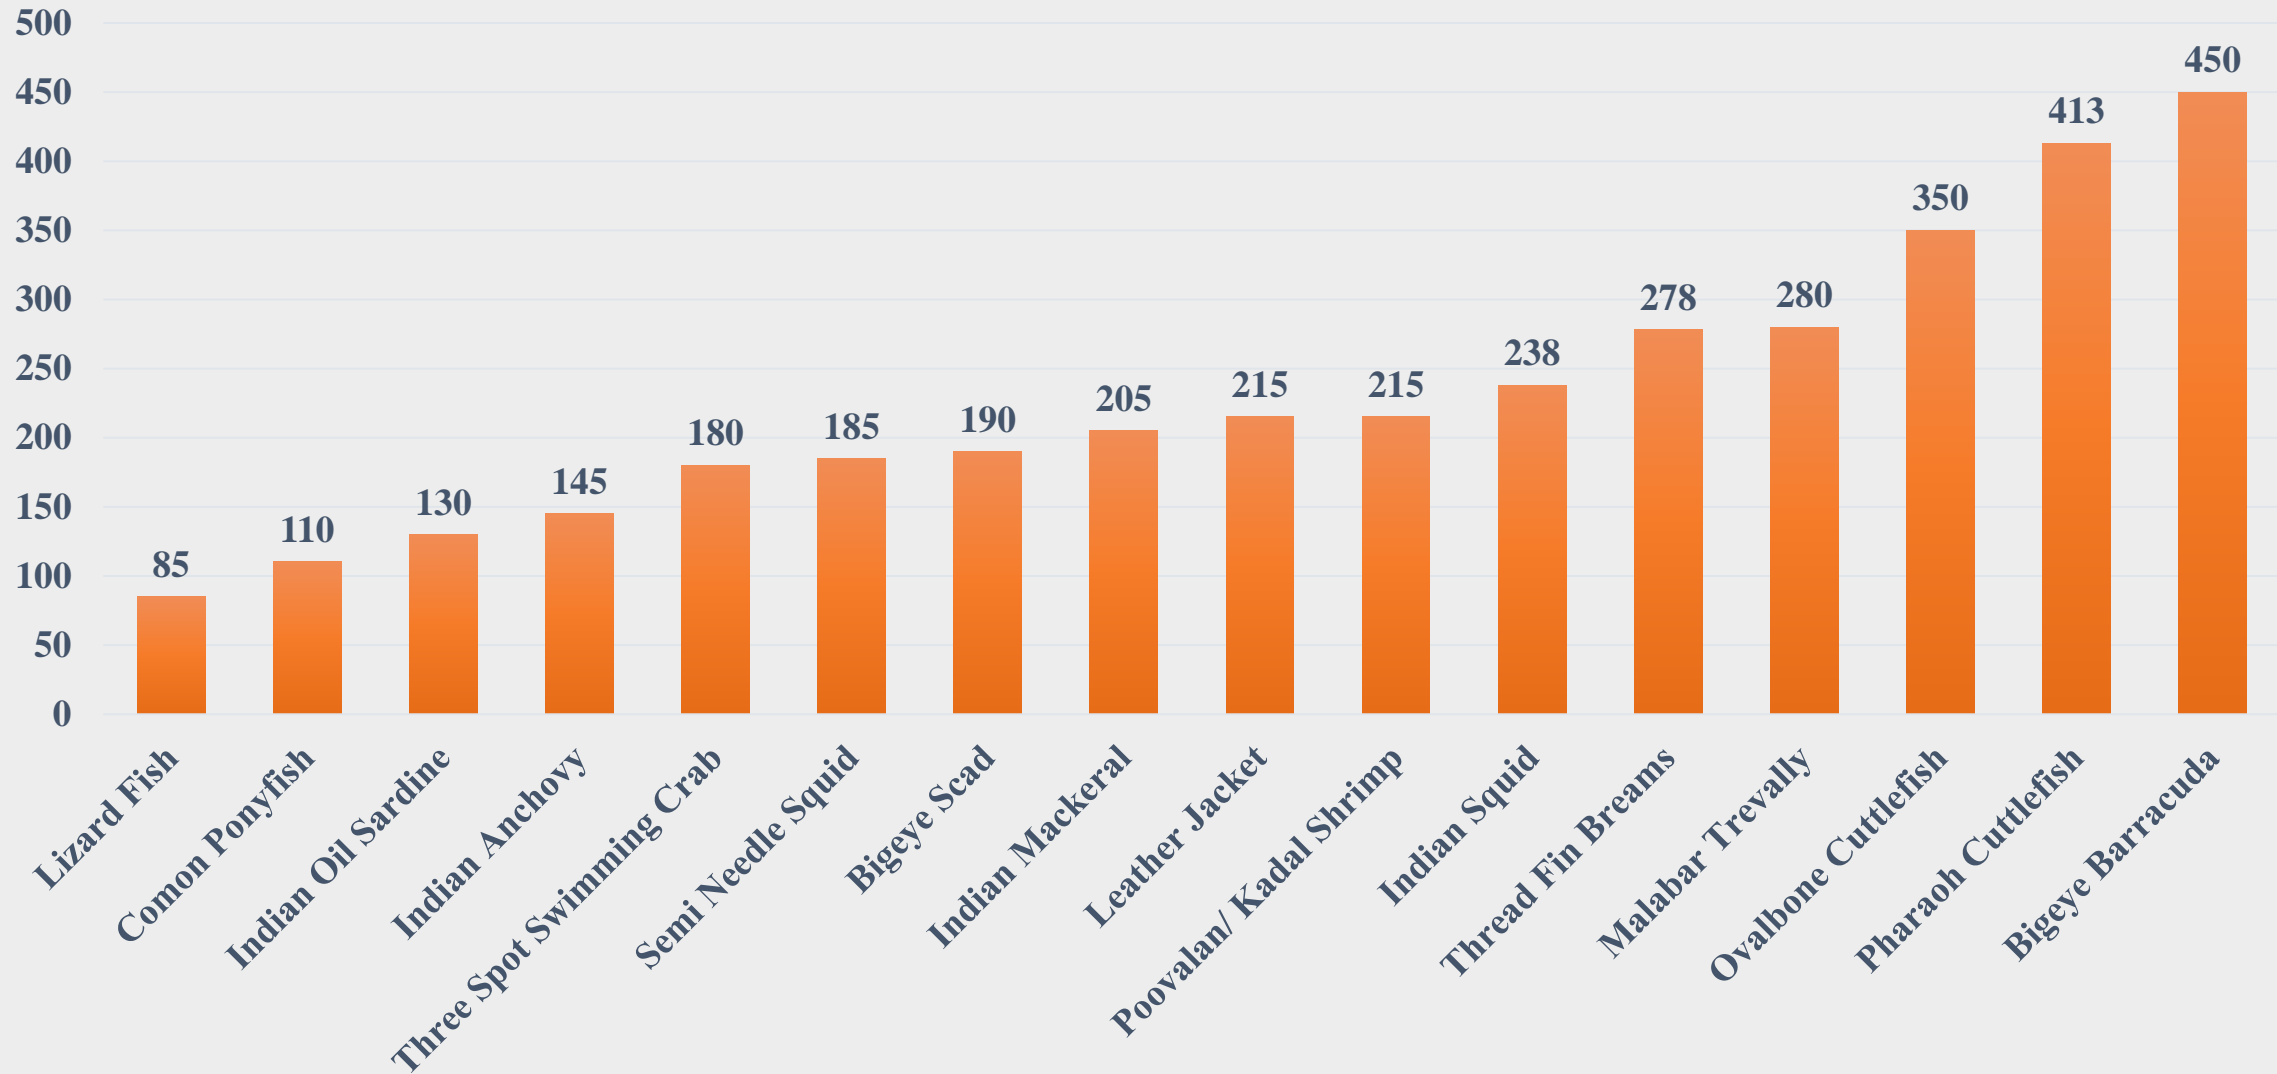

Average Price (Rs. per Kg) of Marine Species at Fishing Harbours in Puducherry

For the Period 14.07.2025 to 20.07.2025

Data Source: NETFISH, MPEDA