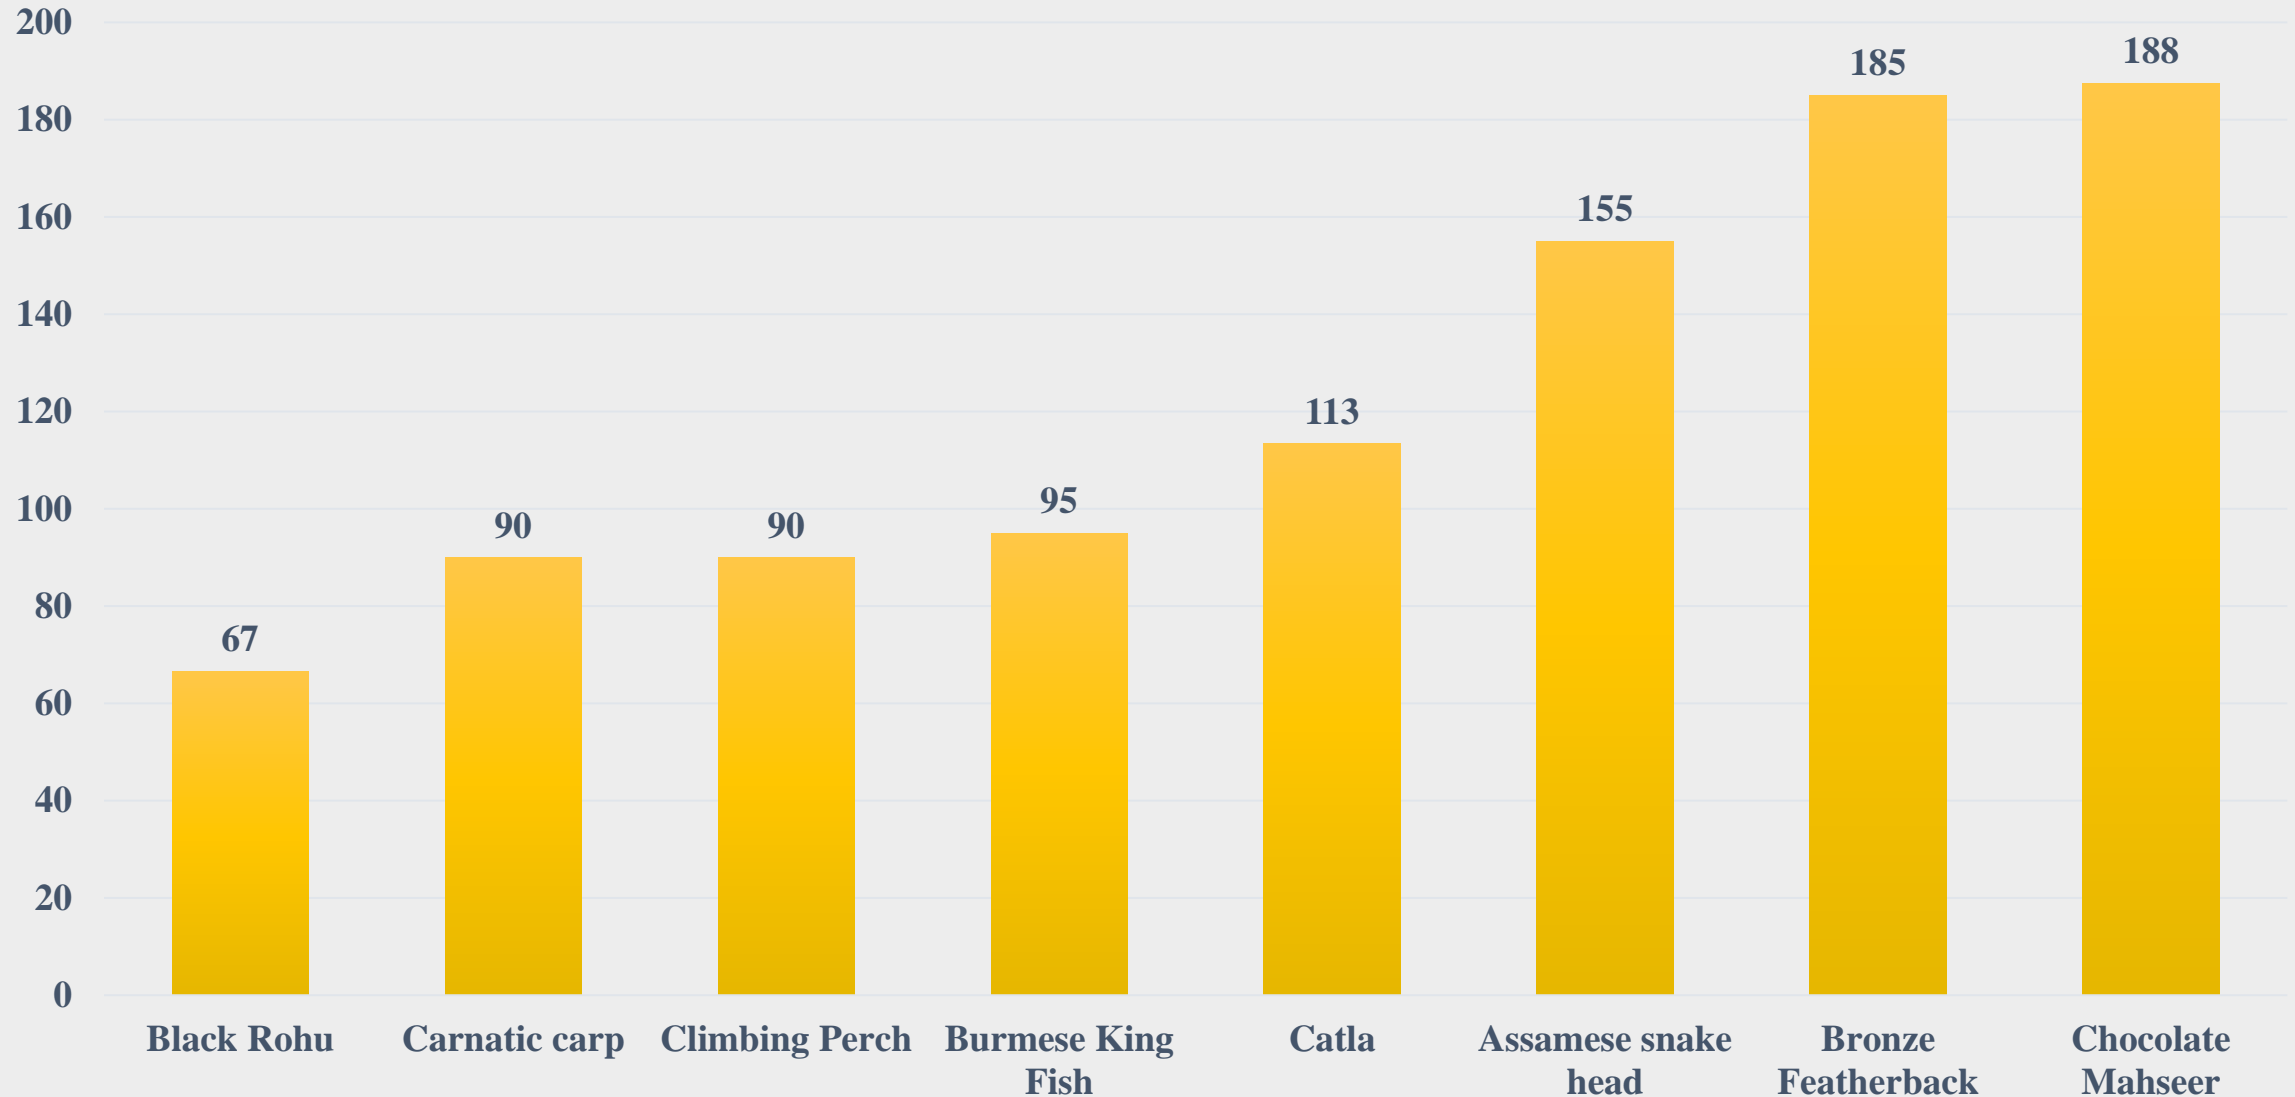

Average Wholesale Price (Rs. Per Kg) of Various Fish Species in Madhya Pradesh

For the Period 14.07.2025 to 20.07.2025

For further details visit: <https://fmpisnfdb.in>