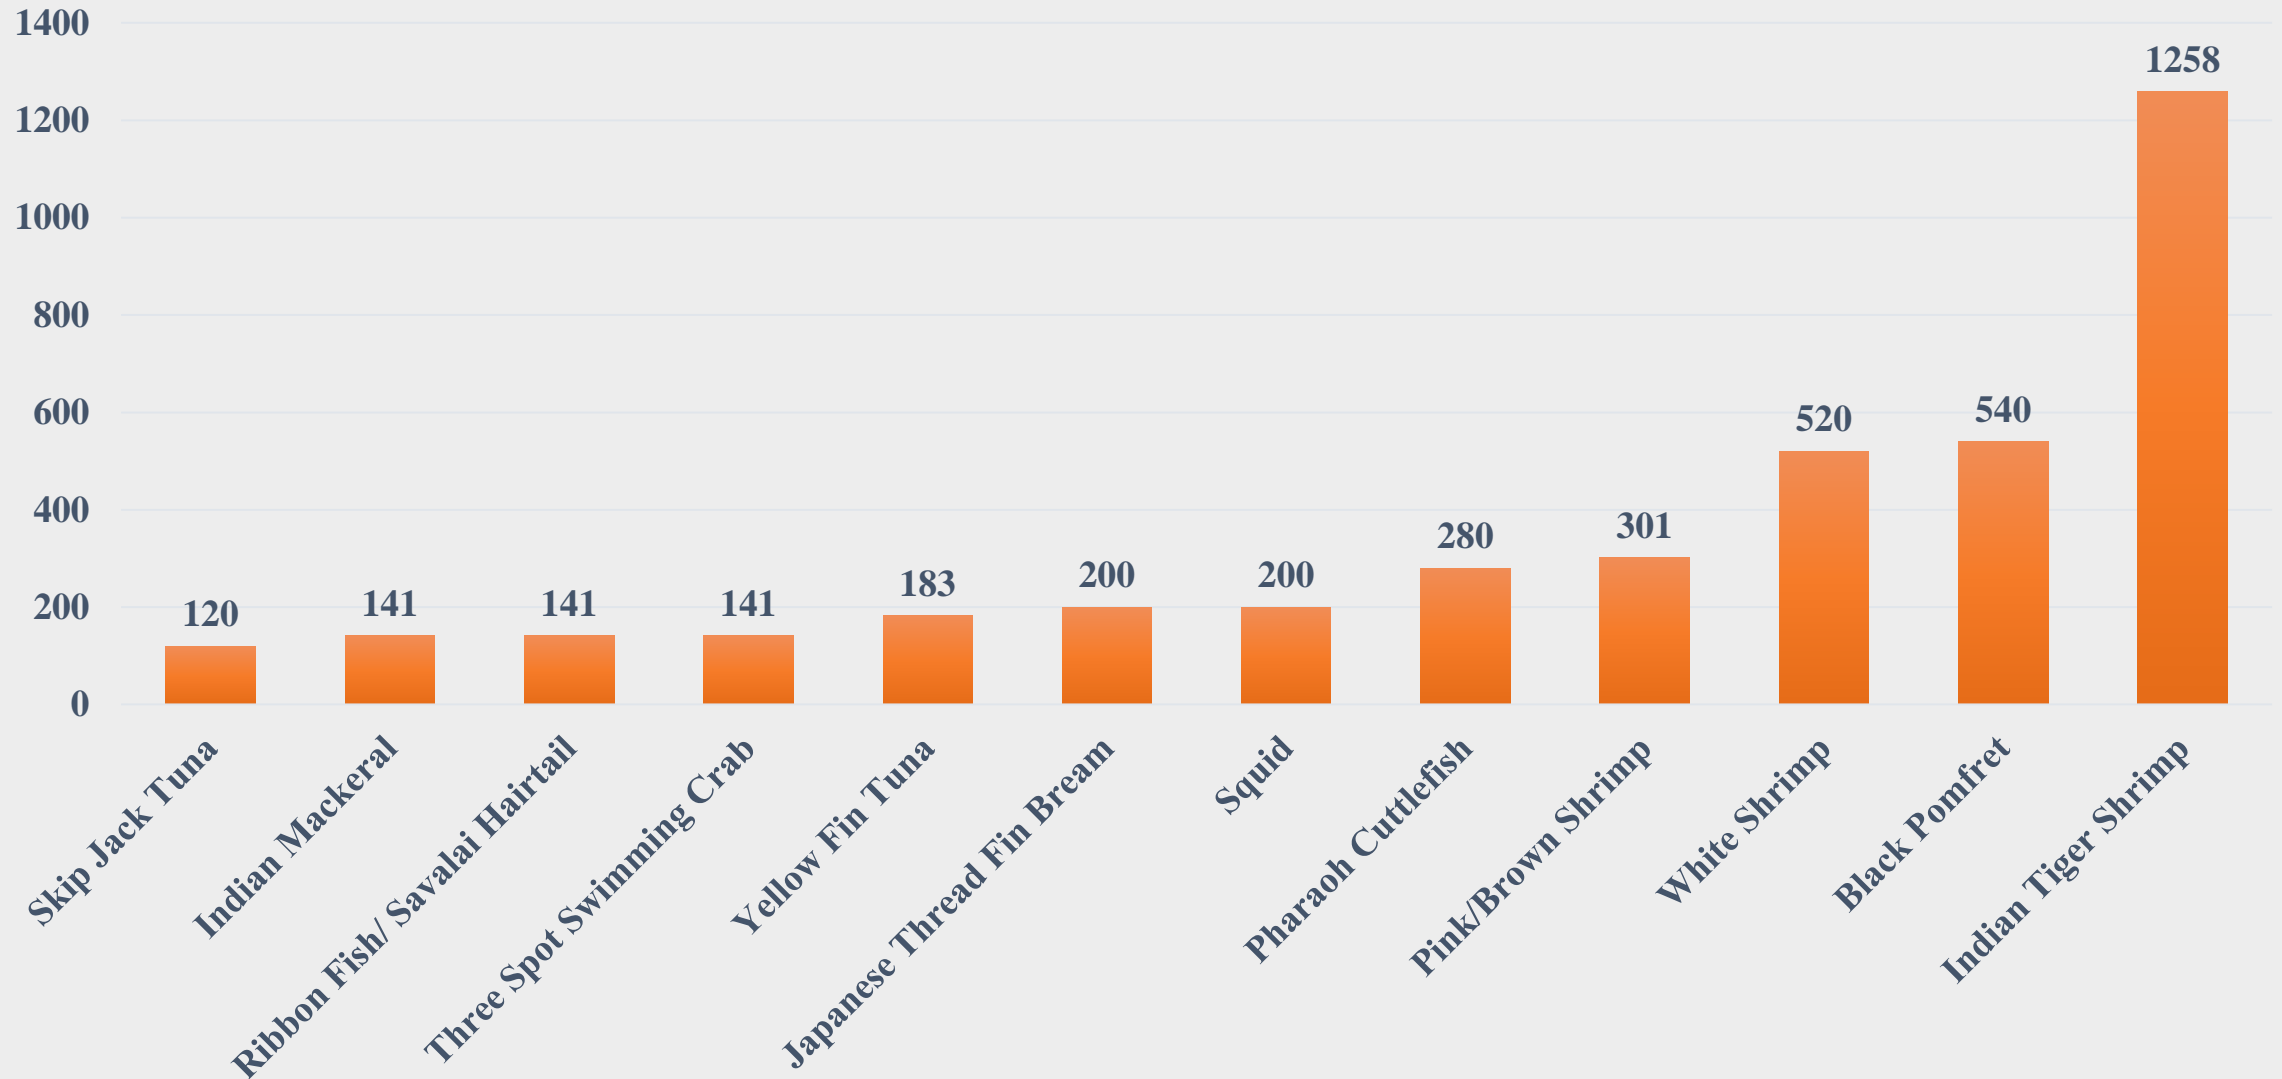

Average Price (Rs. per Kg) of Marine Species at Fishing Harbours in Andhra Pradesh

For the Period 14.07.2025 to 20.07.2025

Data Source: NETFISH, MPEDA