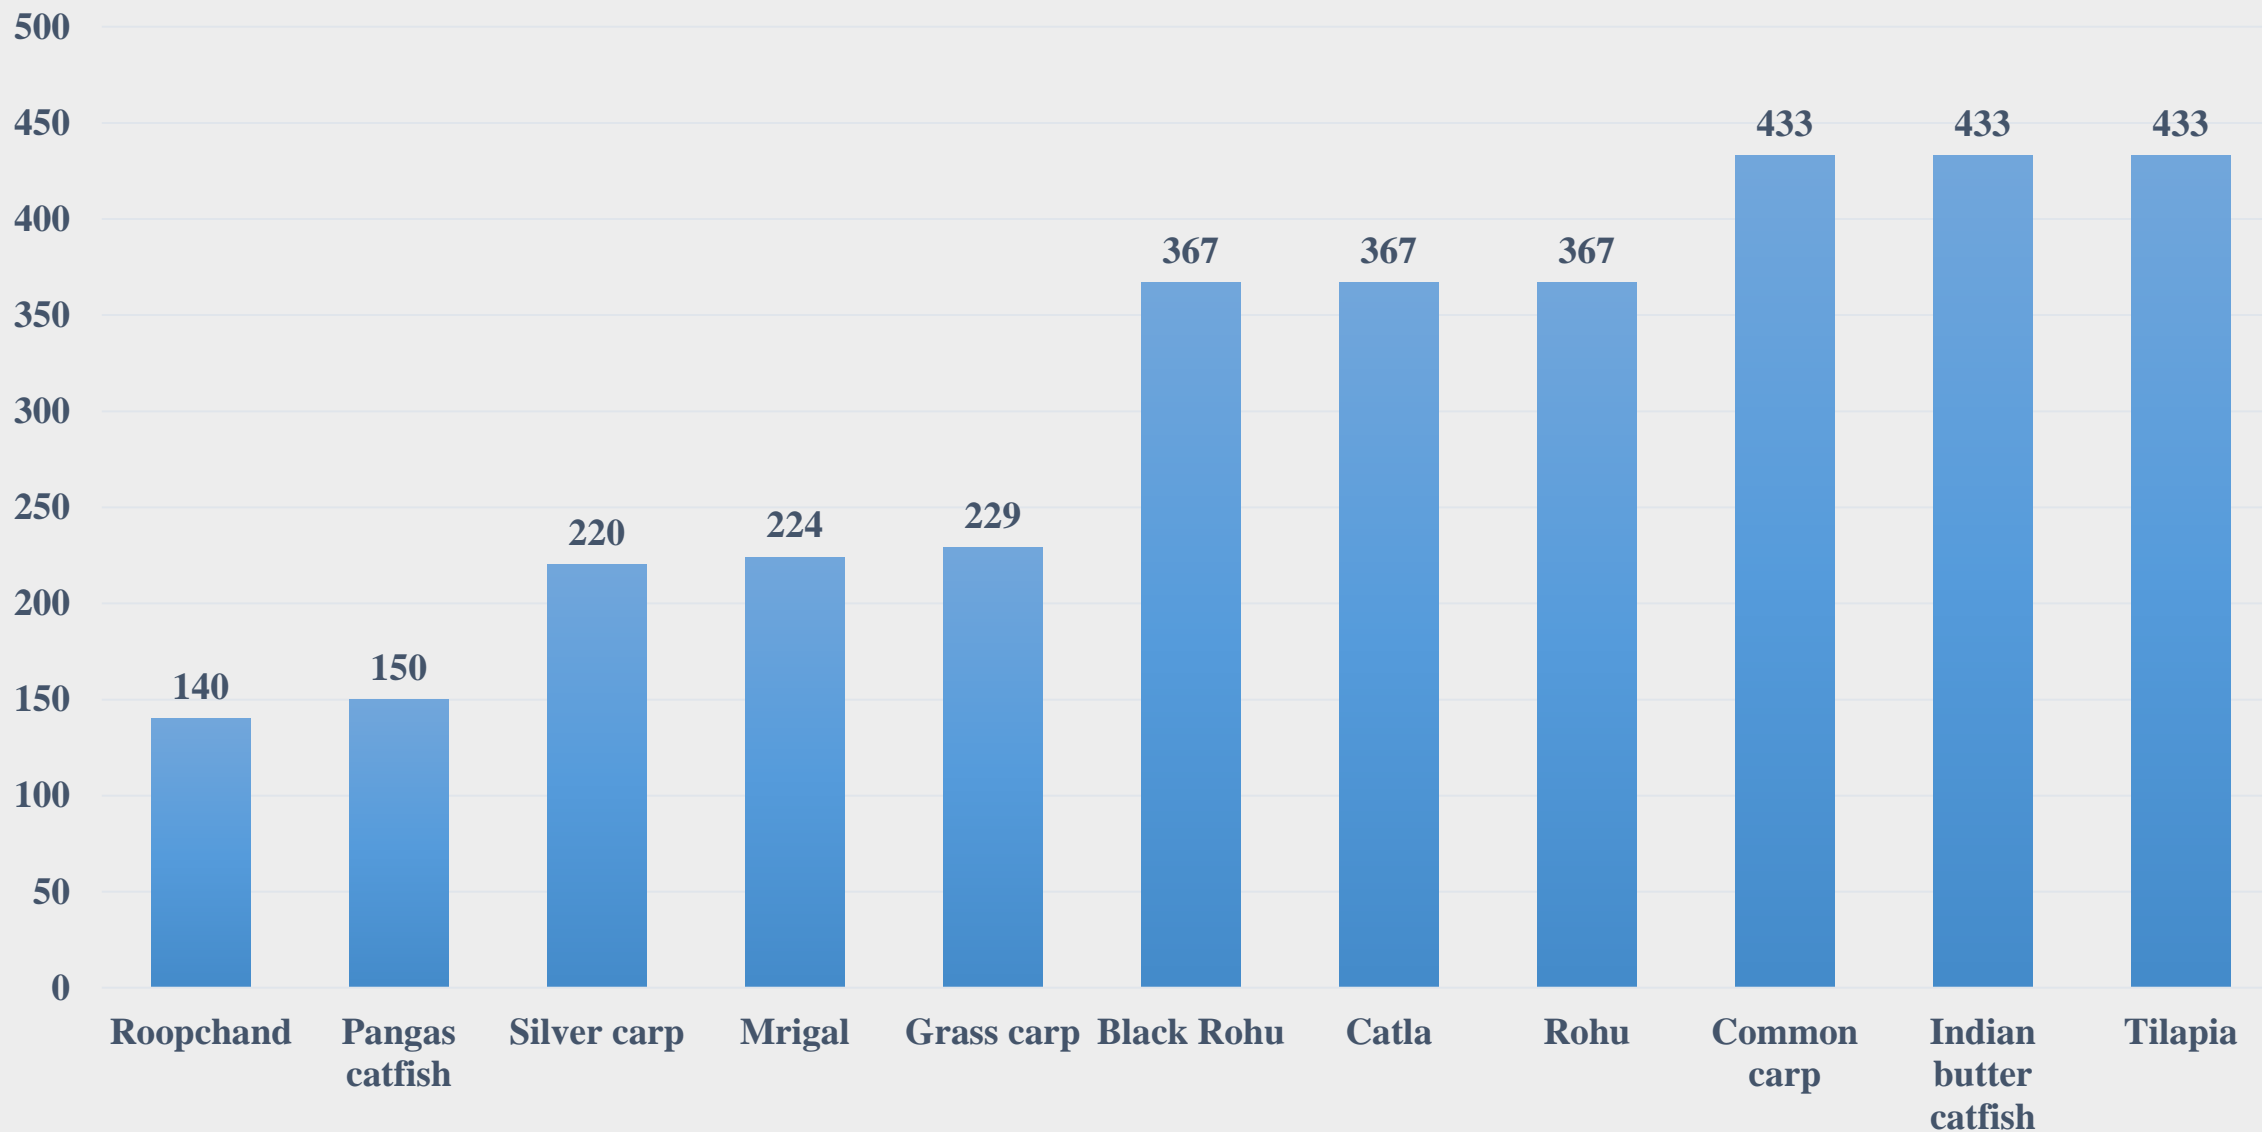

Average Retail Price (Rs. Per Kg) of Various Fish Species in Tripura

For the Period 14.07.2025 to 20.07.2025

For further details visit: <https://fmpisnfdb.in>