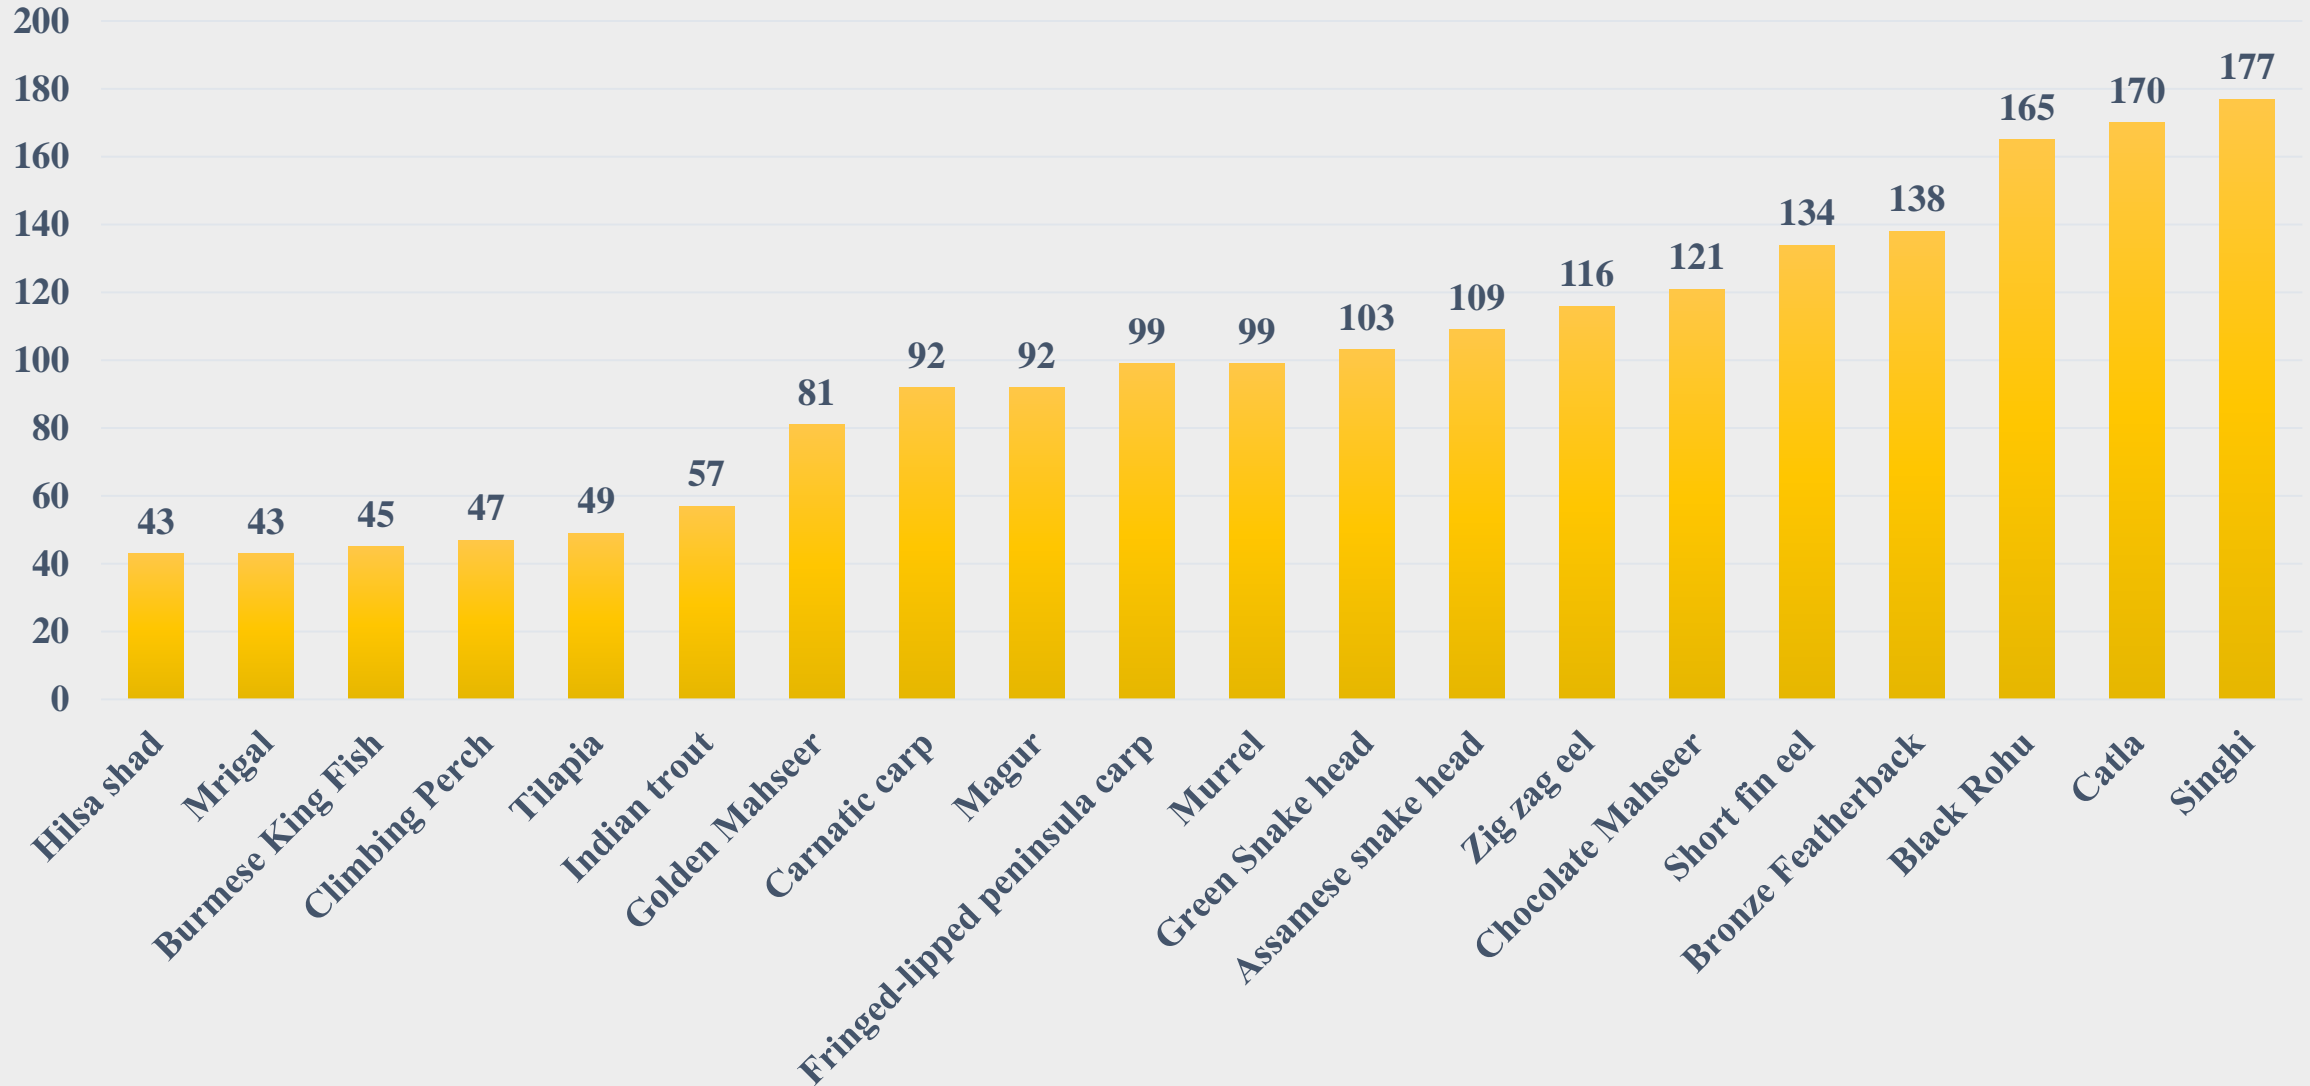

Average Wholesale Price (Rs. Per Kg) of Various Fish Species in Bihar

For the Period 14.07.2025 to 20.07.2025

For further details visit: <https://fmpisnfdb.in>