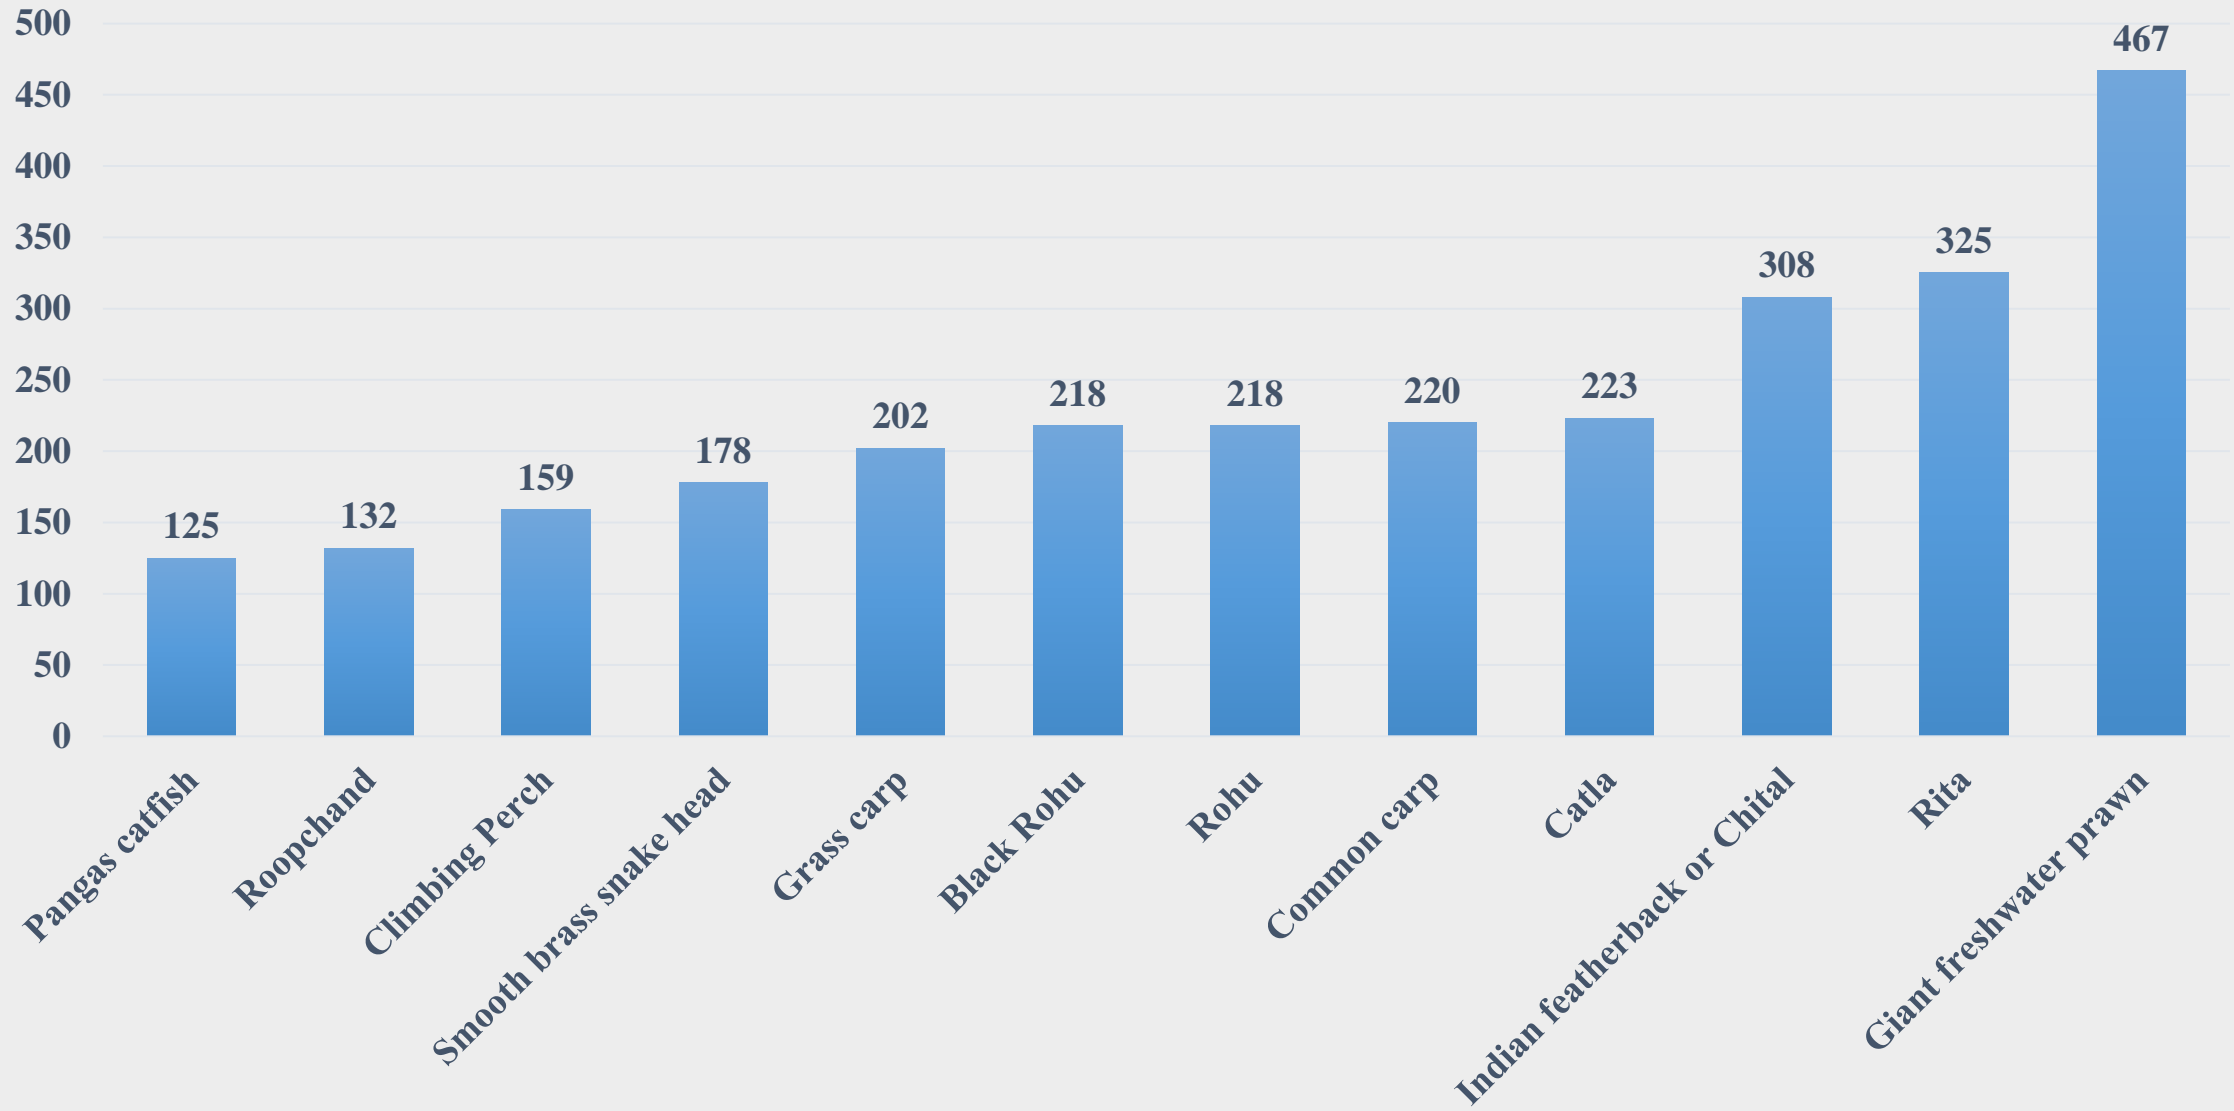

For the Period 14.07.2025 to 20.07.2025

For further details visit: <https://fmpisnfdb.in>

Average Retail Price (Rs. Per Kg) of Various Fish Species in Uttar Pradesh

For the Period 14.07.2025 to 20.07.2025