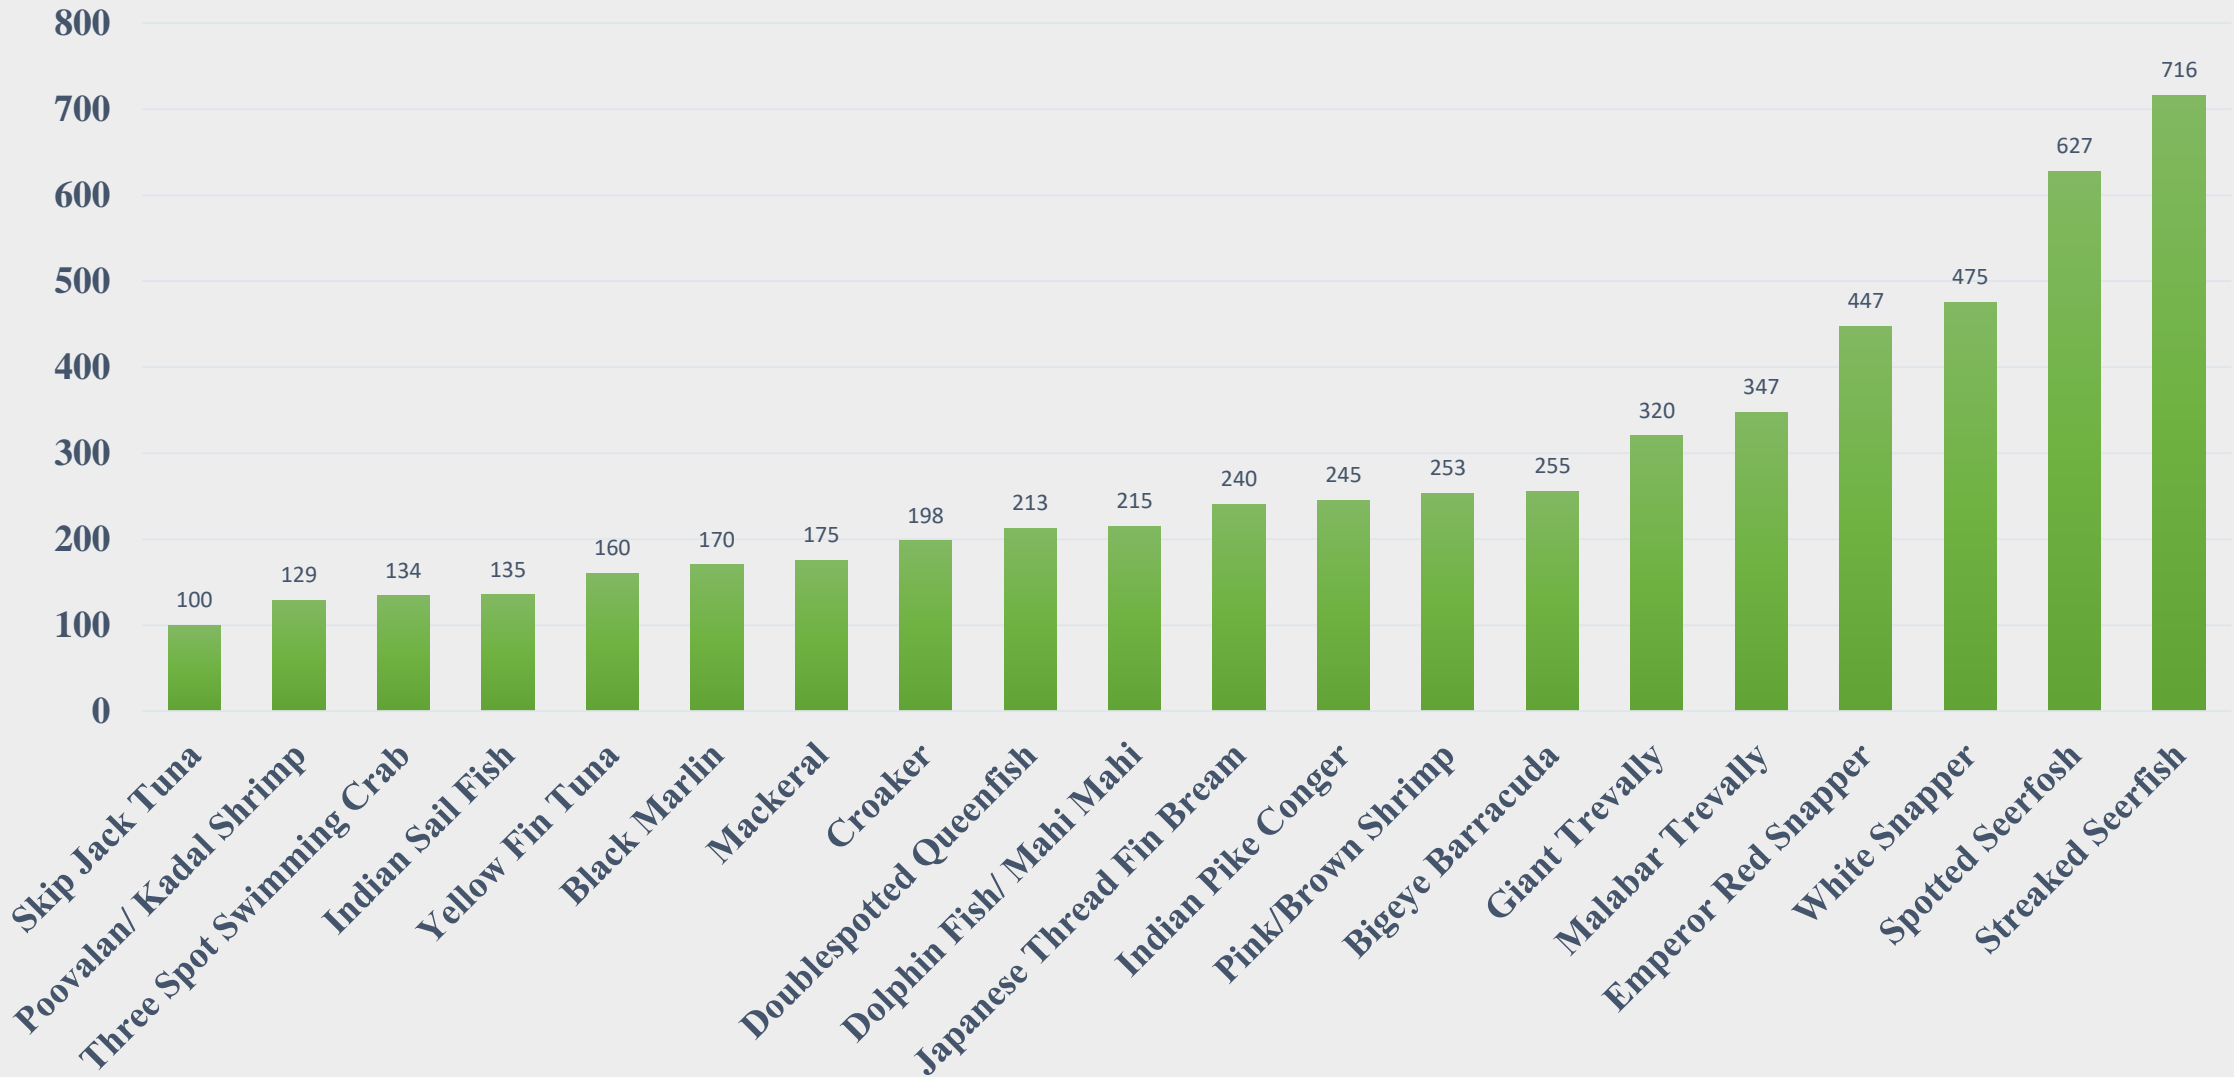

Average Price (Rs. Per Kg) of Marine Species at Fish Landing Centres in Andhra Pradesh

Data Source: NETFISH, MPEDA