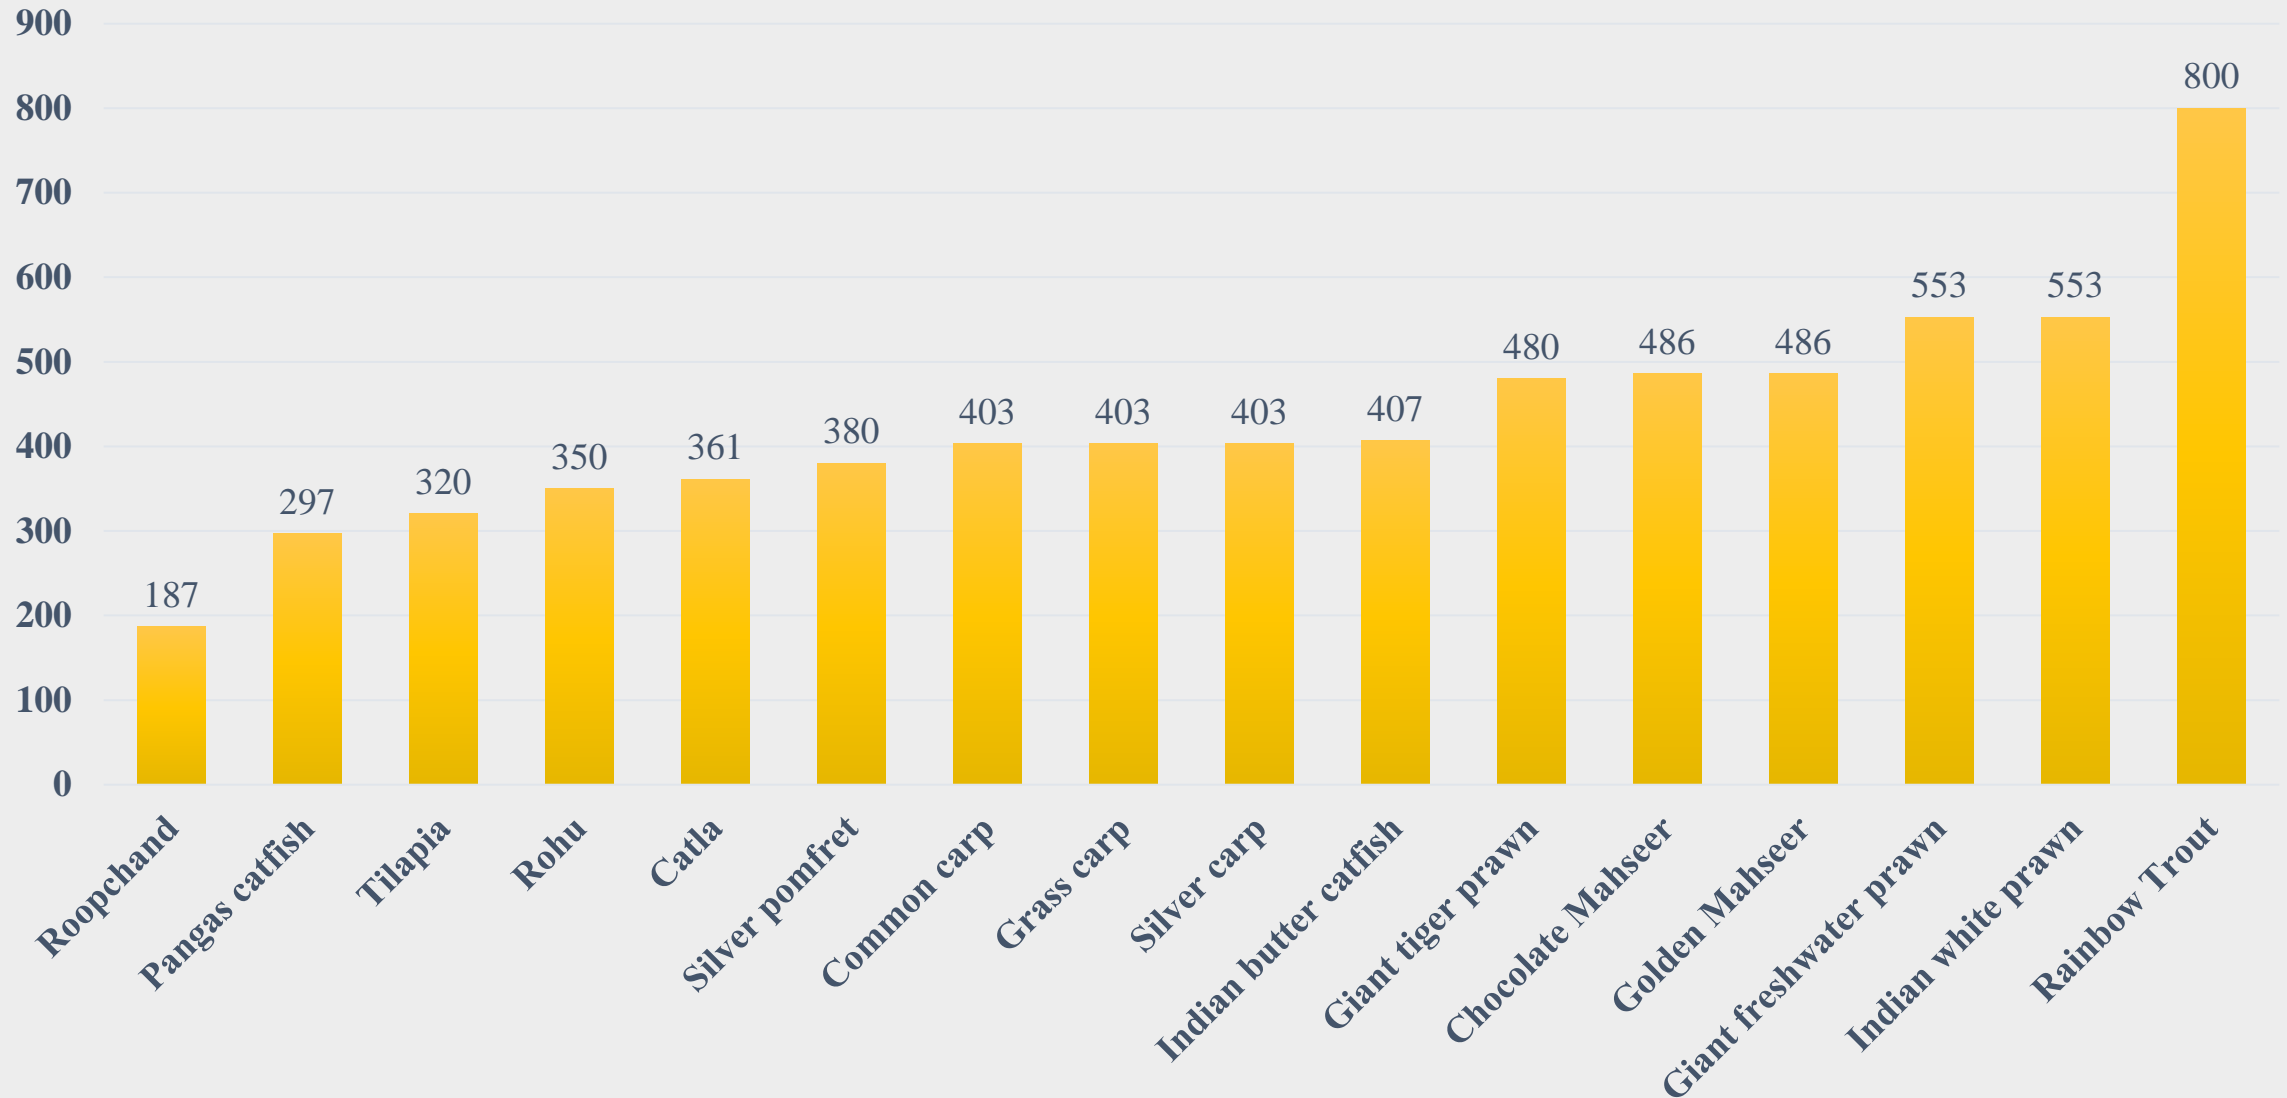

Average Wholesale Price (Rs. Per Kg) of Various Fish Species in Sikkim

For the Period 14.07.2025 to 20.07.2025

For further details visit: <https://fmpisnfdb.in>