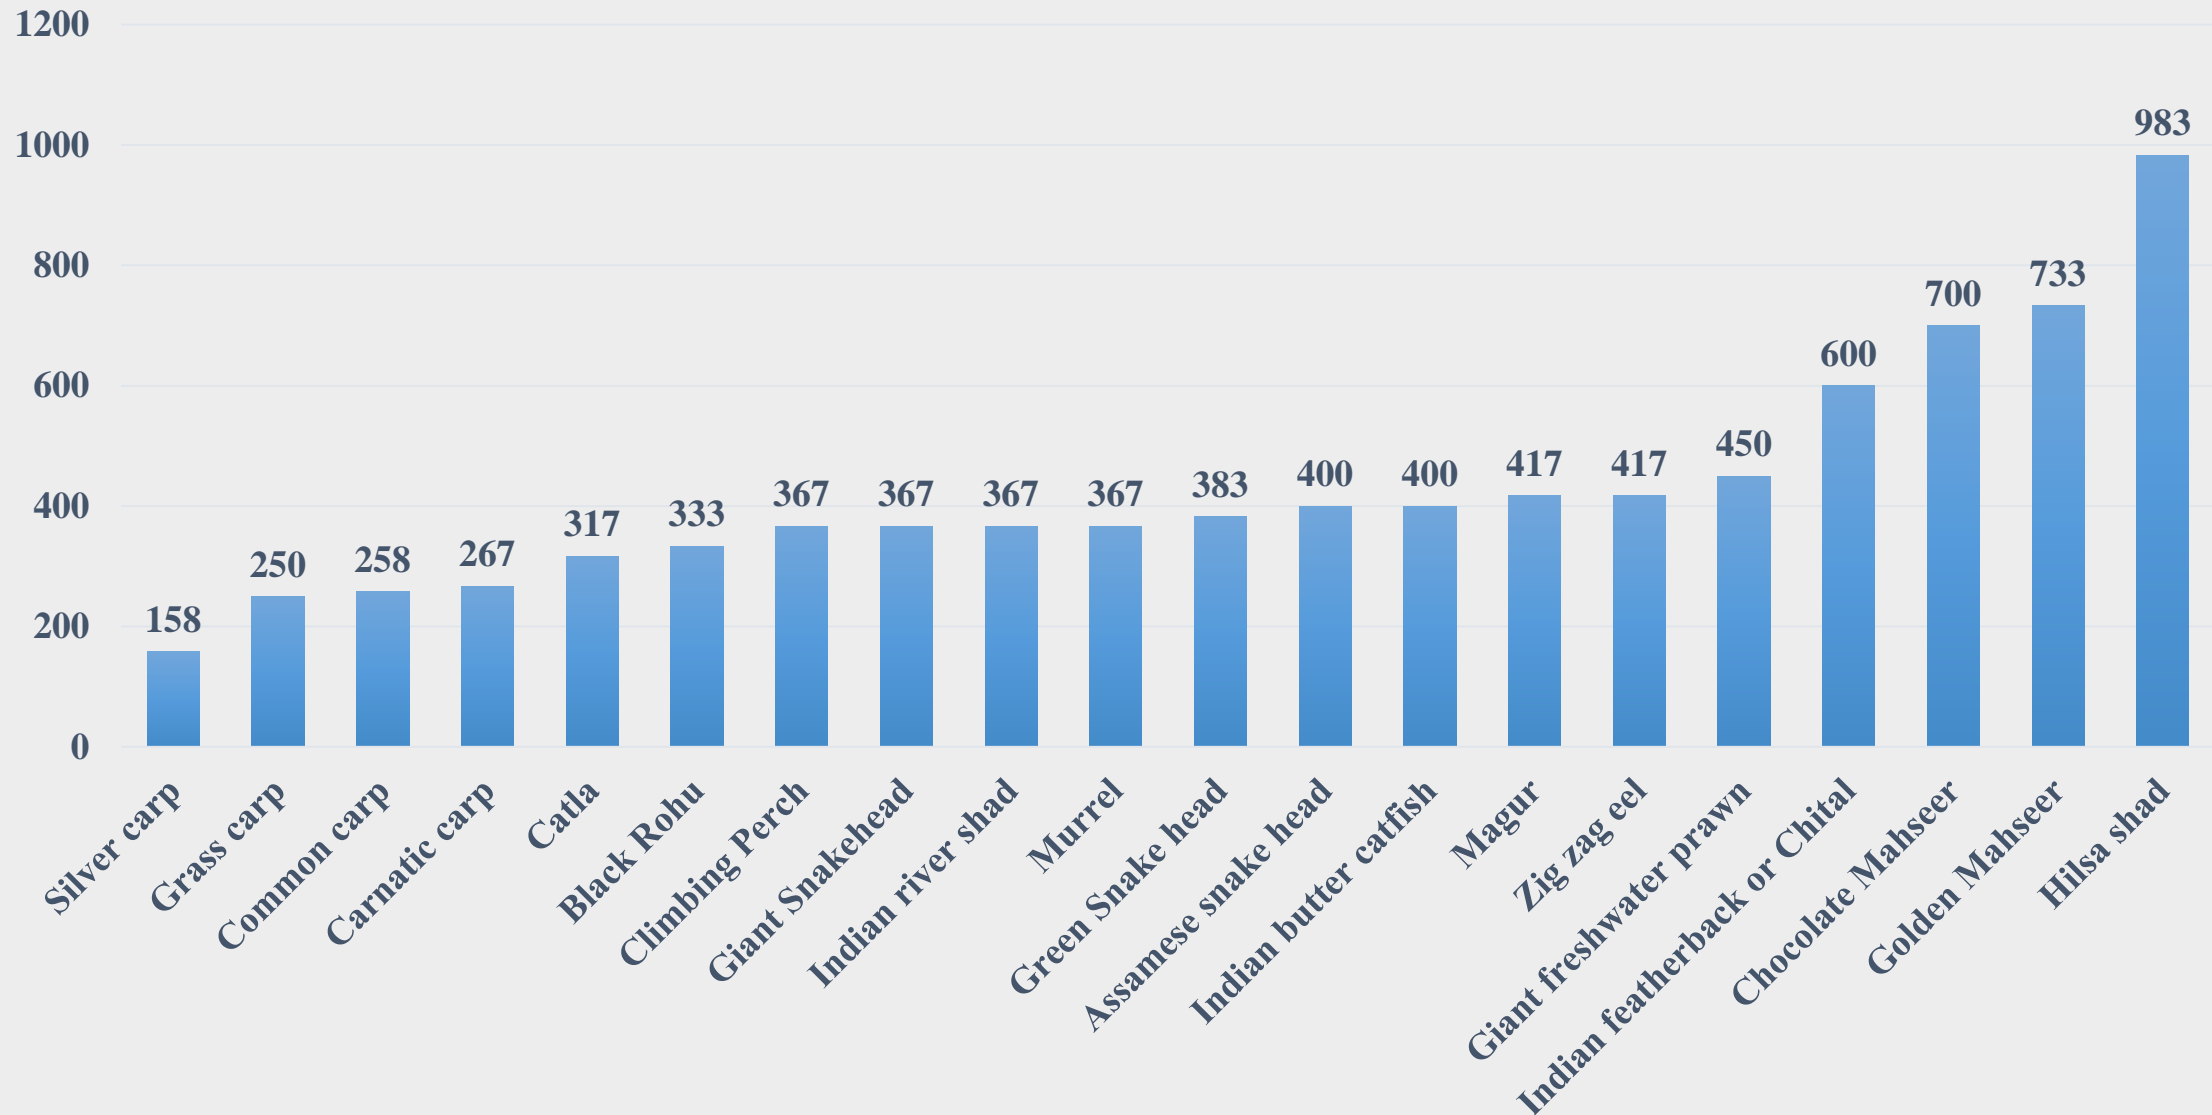

Average Retail Price (Rs. Per Kg) of Various Fish Species Meghalaya

For the Period 14.07.2025 to 20.07.2025

For further details visit: <https://fmpisnfdb.in>