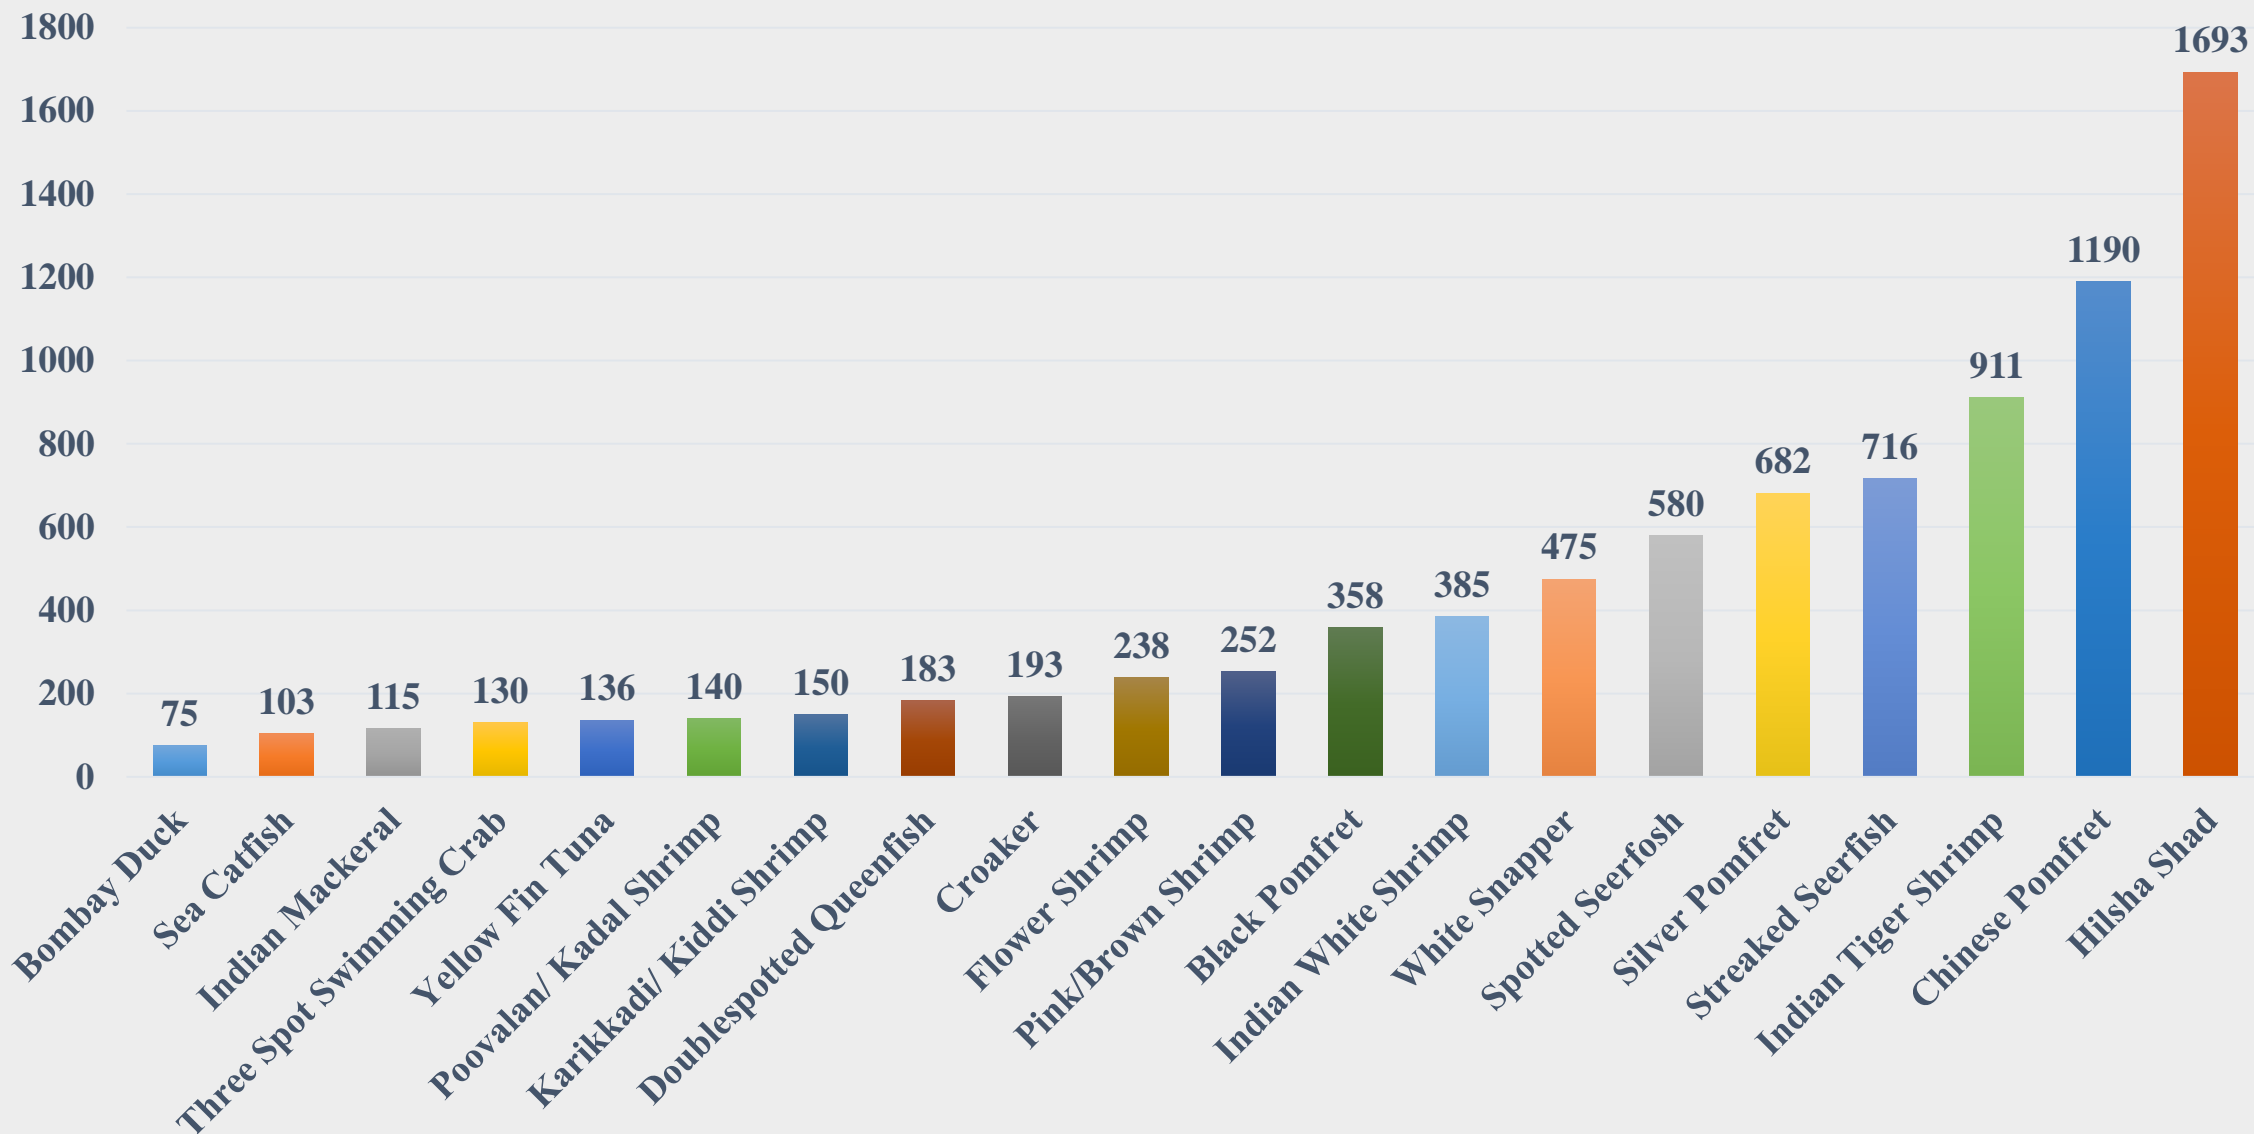

Average Price (Rs. per Kg.) of Marine Species across Fish Landing Centres of India

Data Source: NETFISH, MPEDA