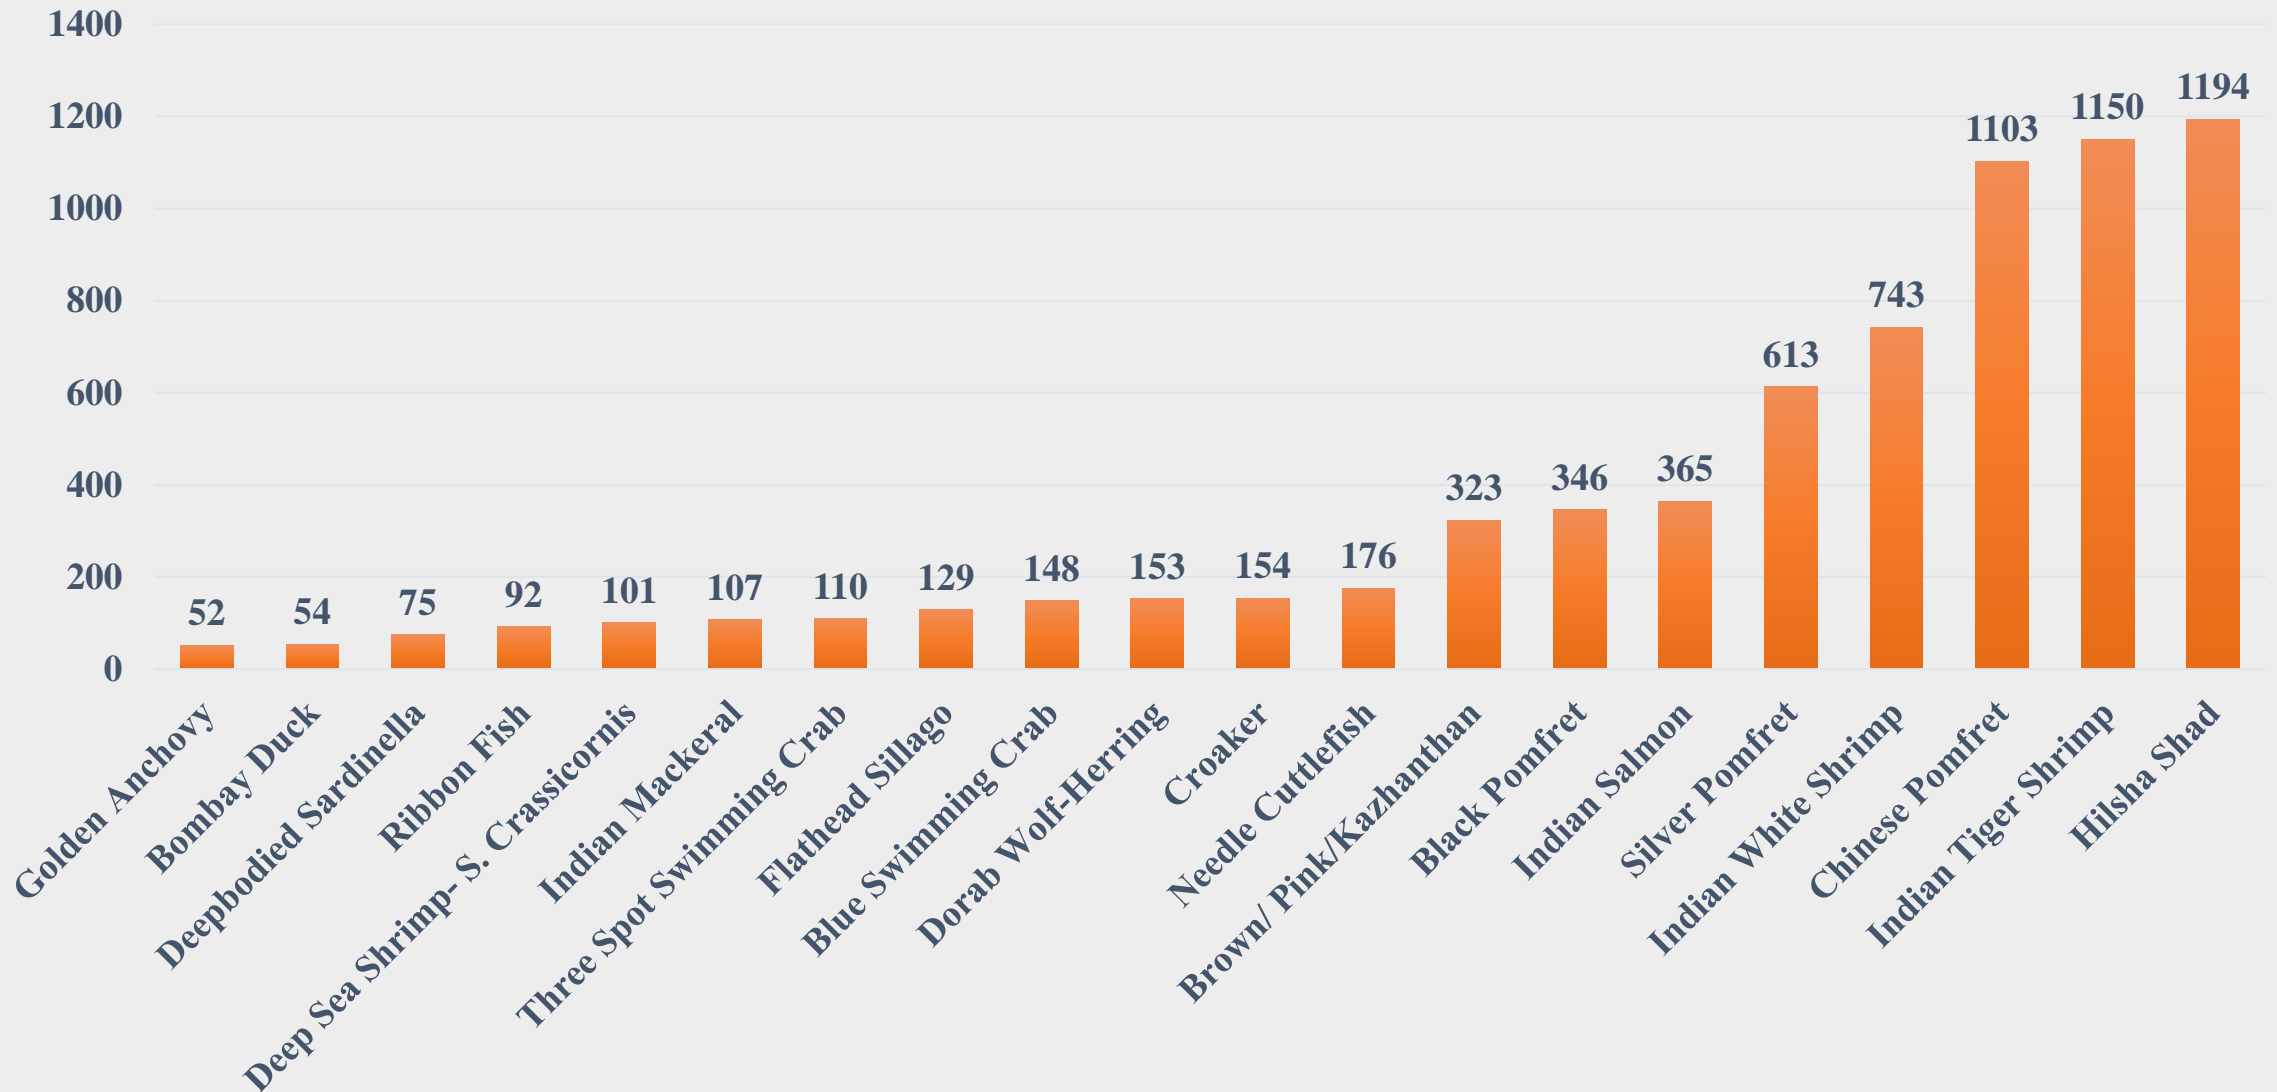

Average Price (Rs. per Kg) of Marine Species at Fishing Harbours in West Bengal

For the Period 14.07.2025 to 20.07.2025

Data Source: NETFISH, MPEDA