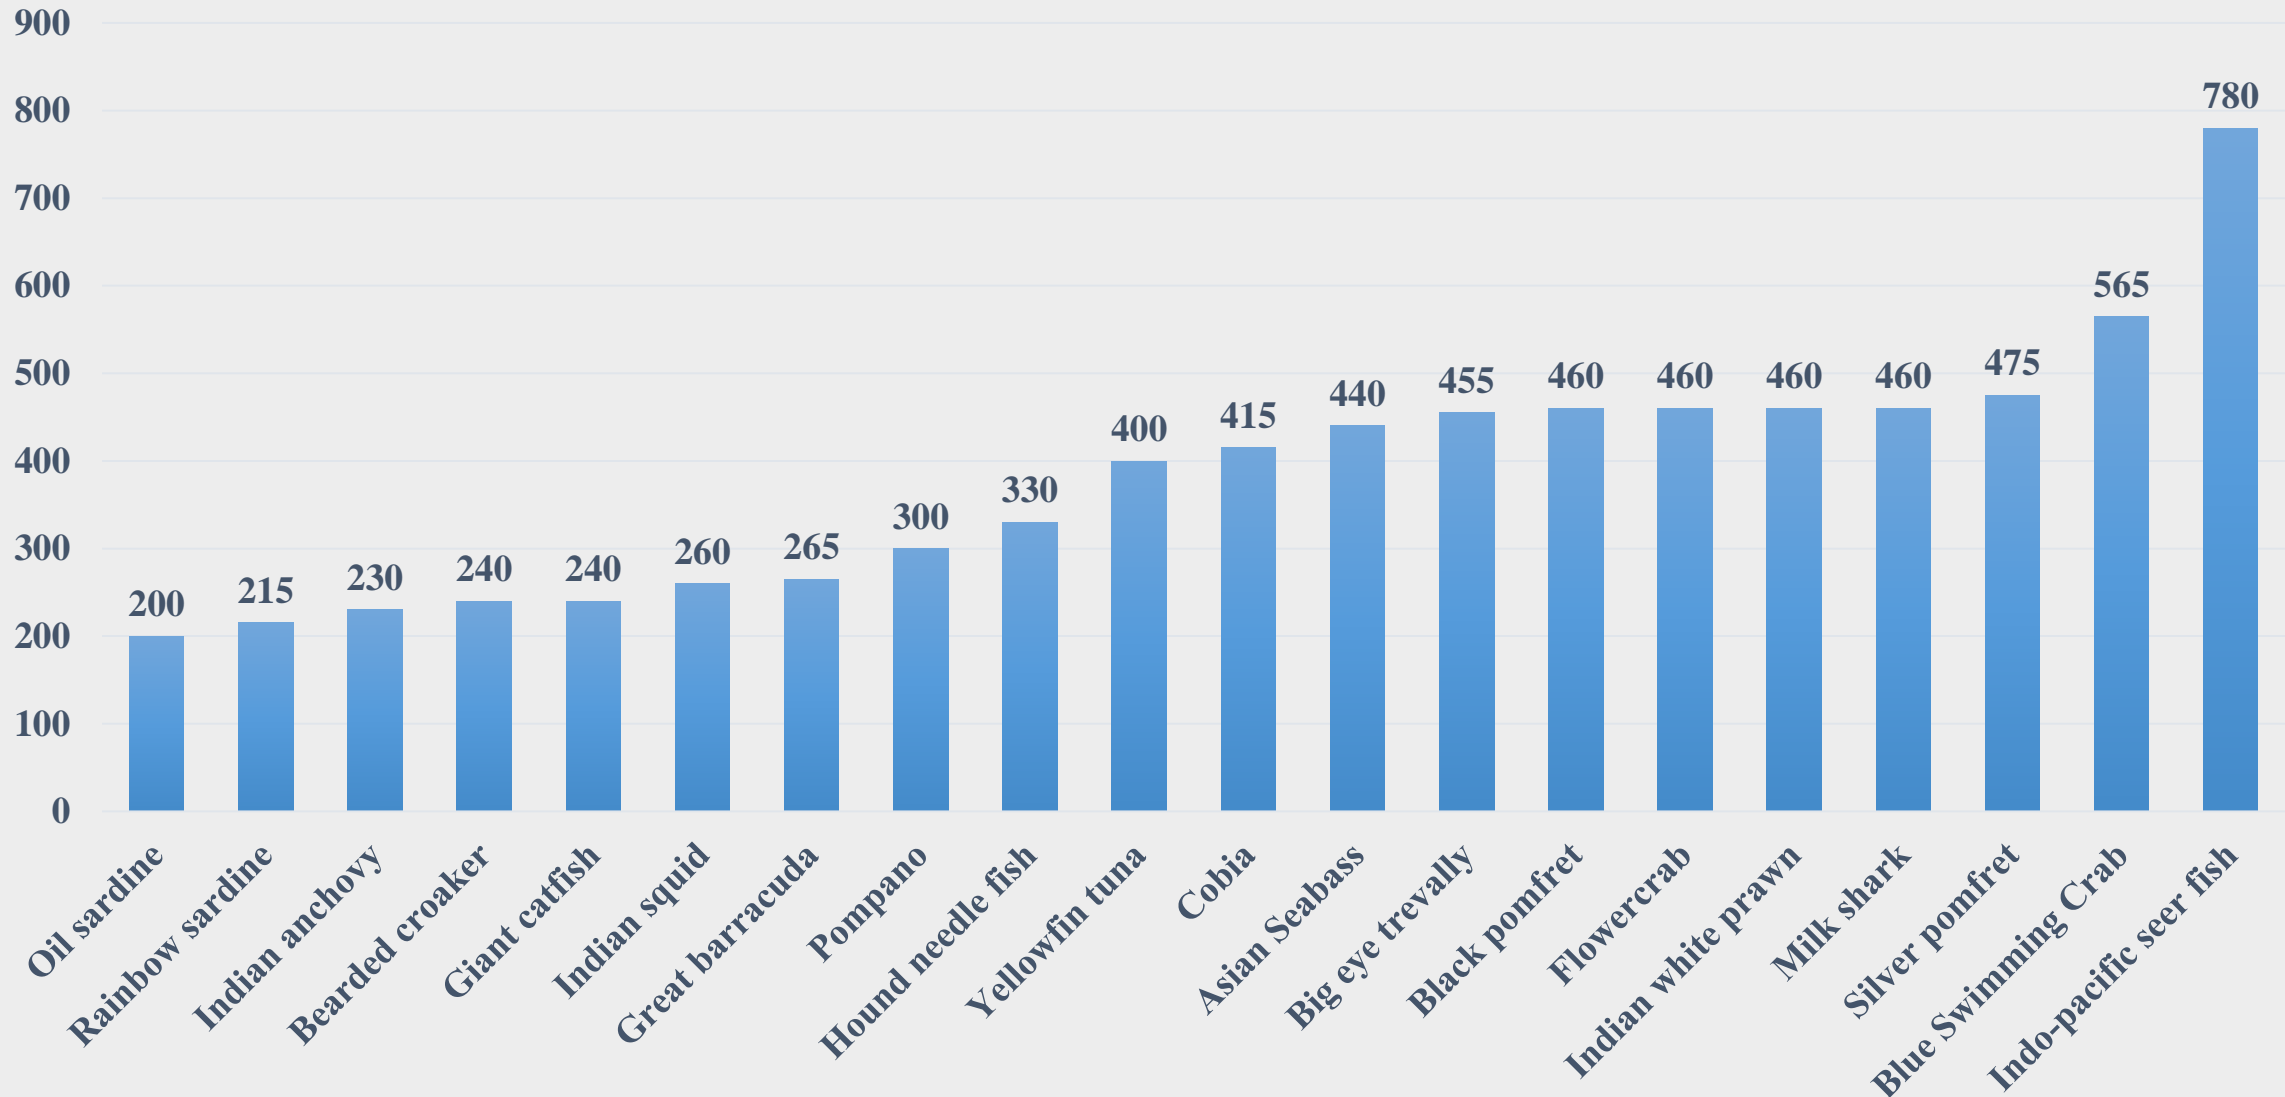

Average Retail Price (Rs. Per Kg) of Various Fish Species in Tamil Nadu

For the Period 14.07.2025 to 20.07.2025

For further details visit: <https://fmpisnfdb.in>