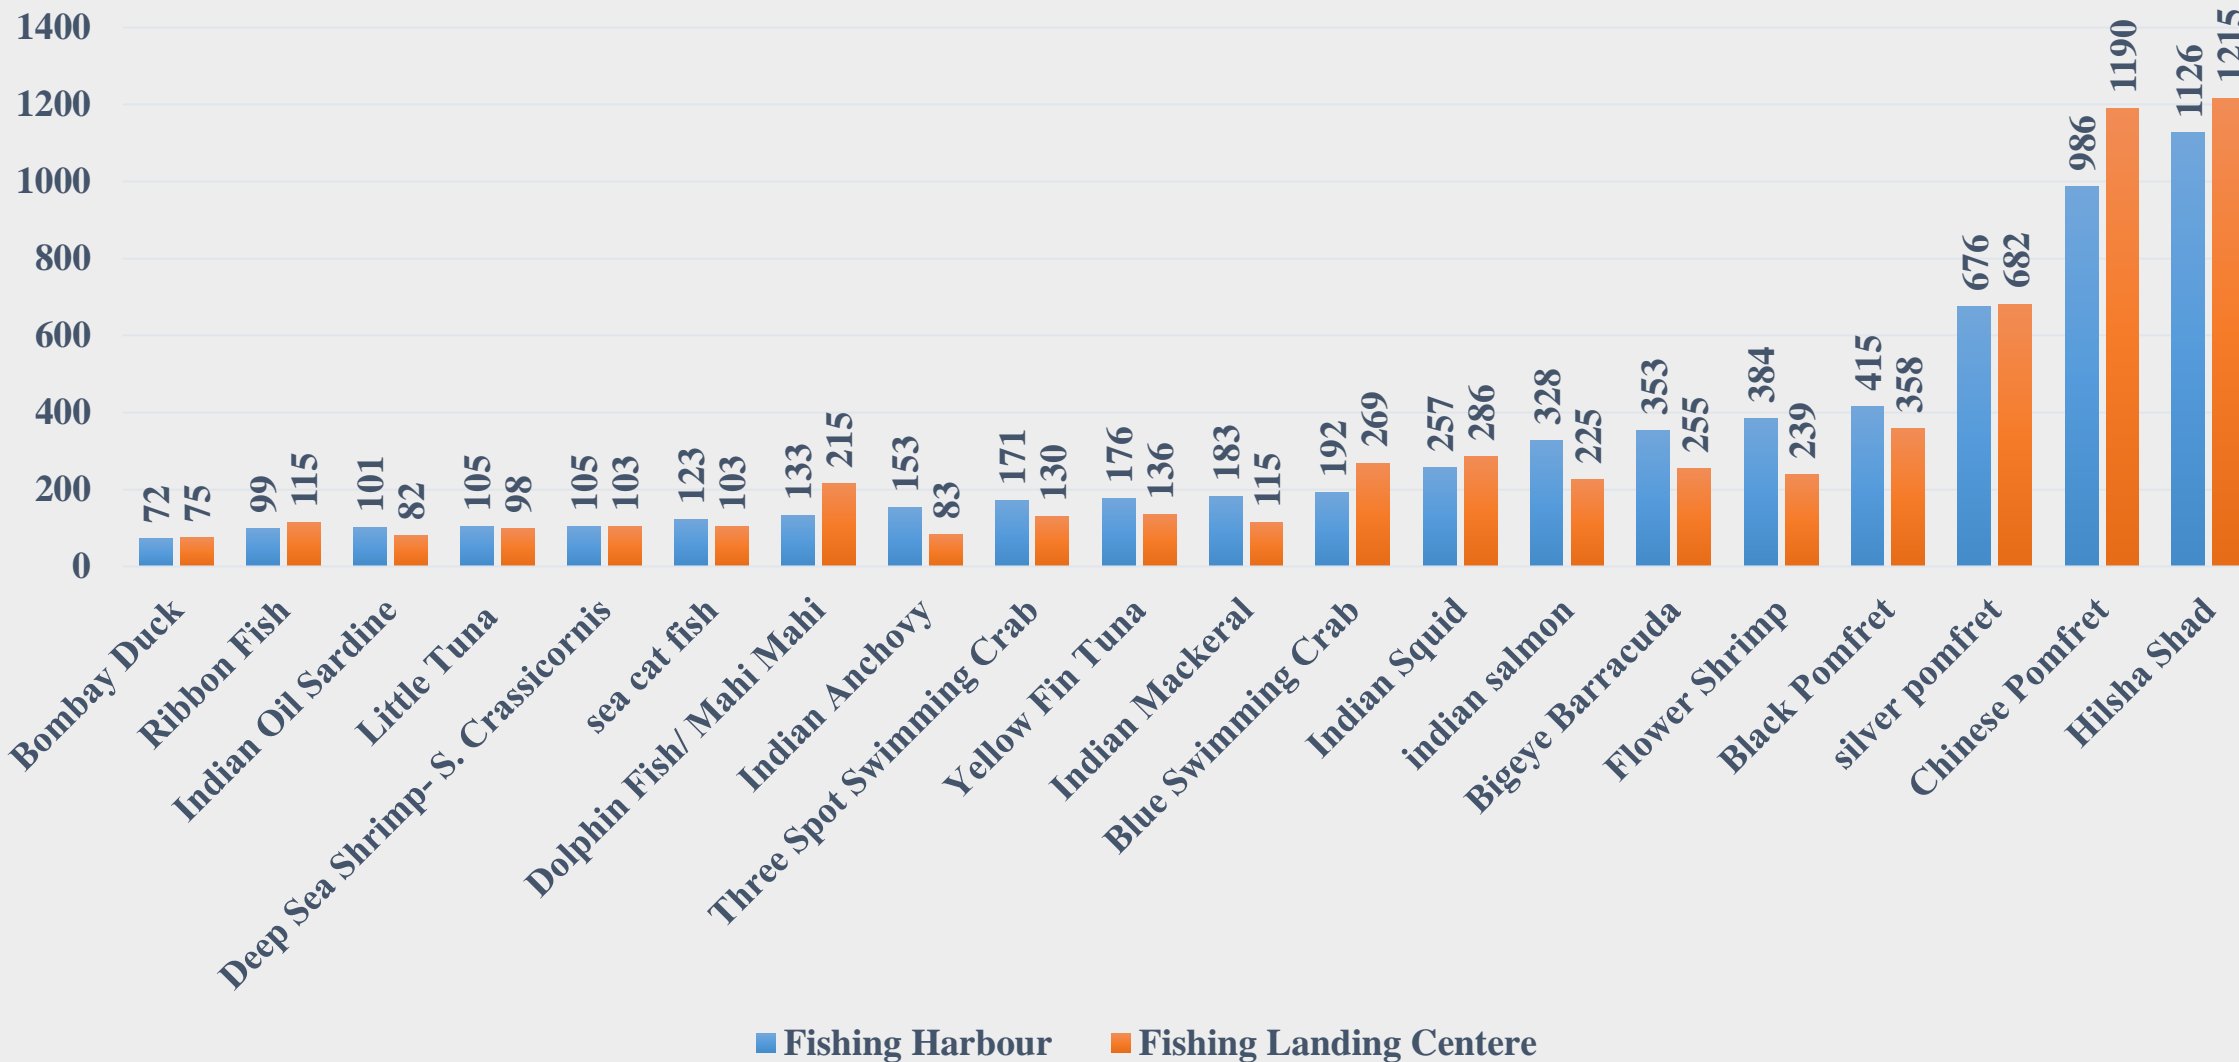

Price (Rs. per kg) Comparison of Marine Fish Species between Fish Landing Centres and Fishing Harbours across India

For the Period 14.07.2025 to 20.07.2025

Data Source: NETFISH, MPEDA