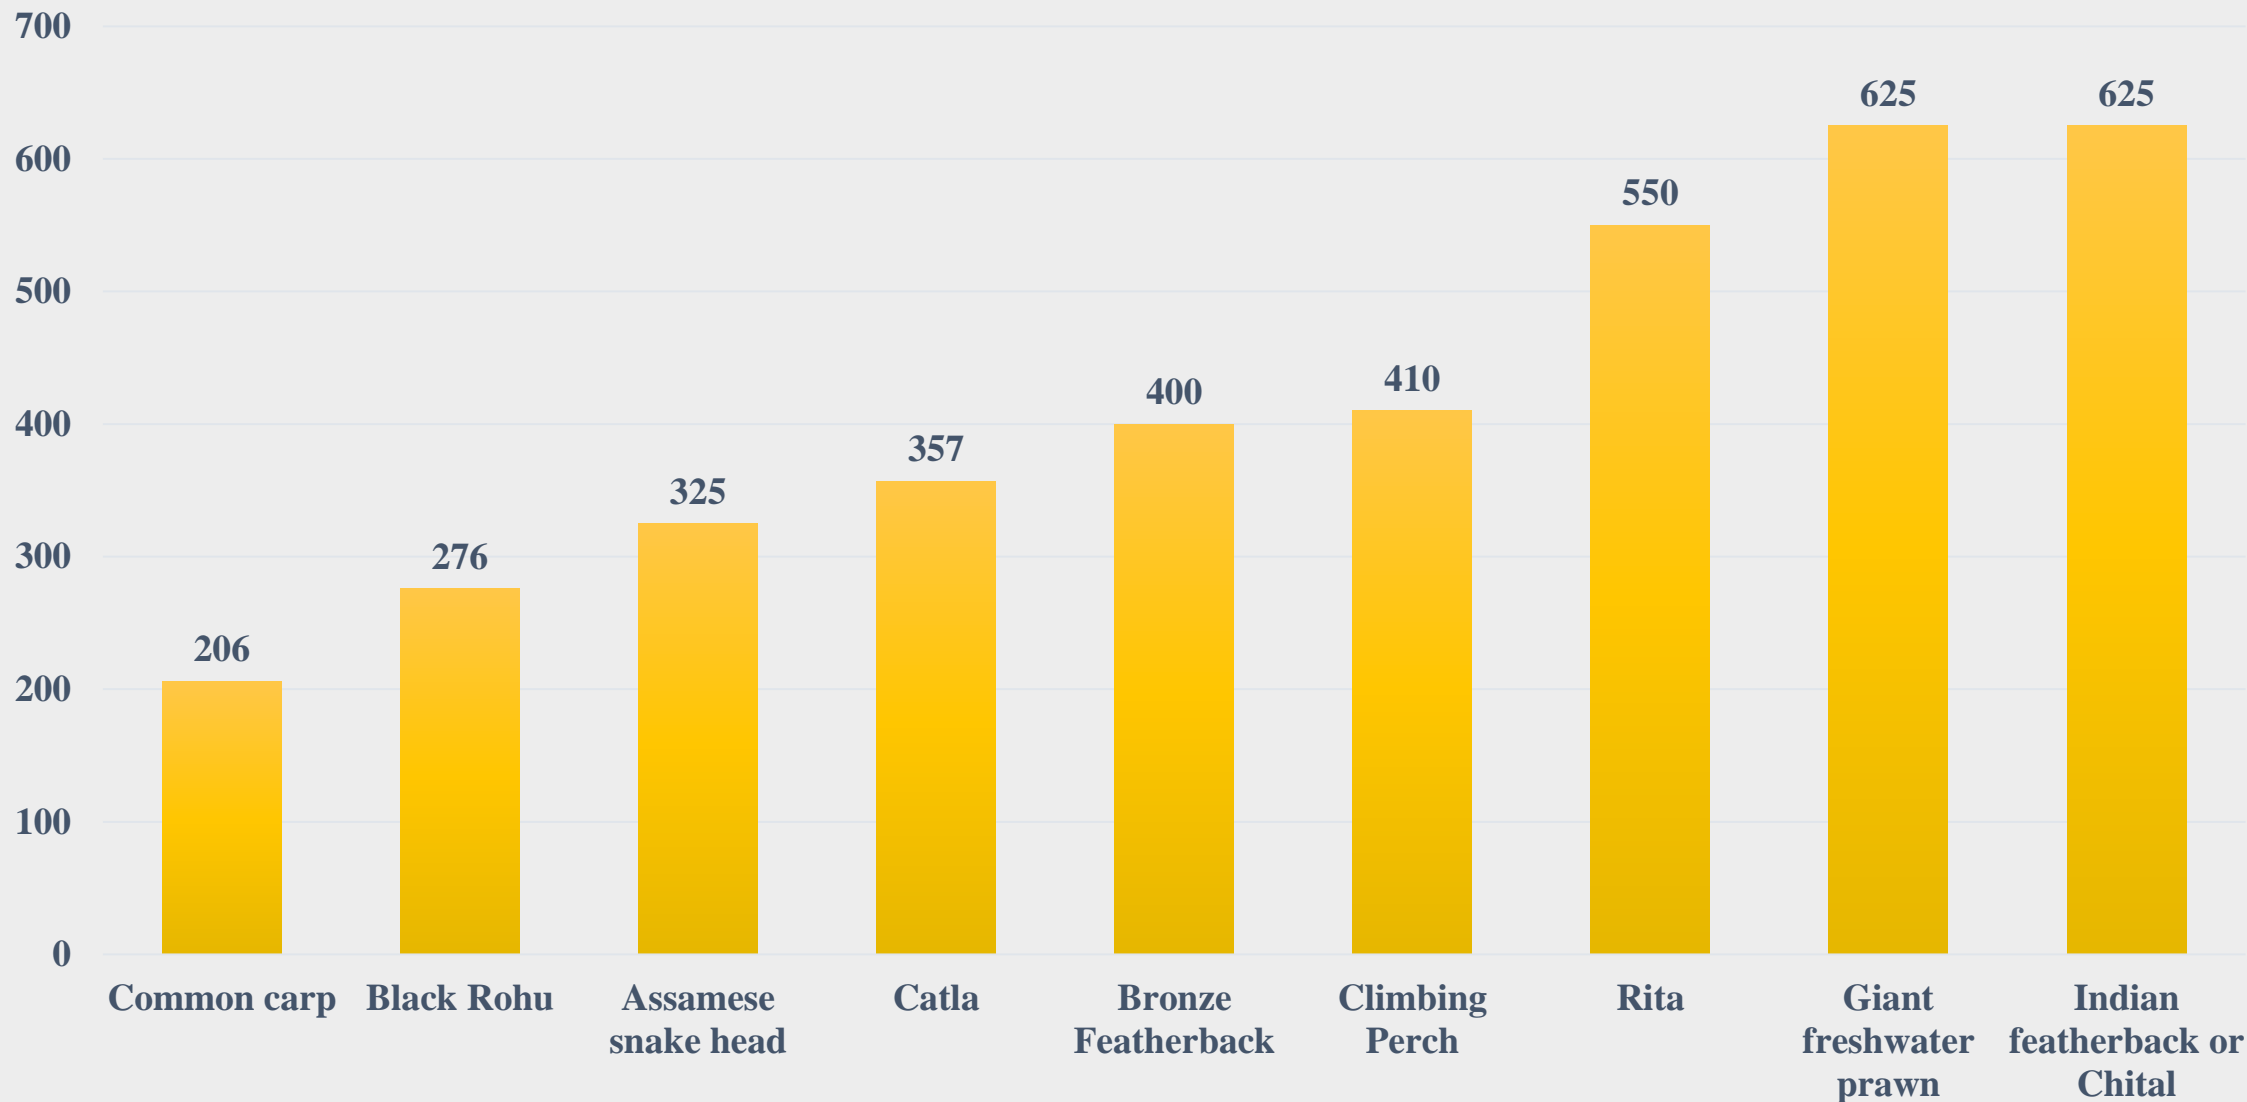

Average Wholesale Price (Rs. Per Kg) of Various Fish Species in Assam

For the Period 14.07.2025 to 20.07.2025

For further details visit: <https://fmpisnfdb.in>