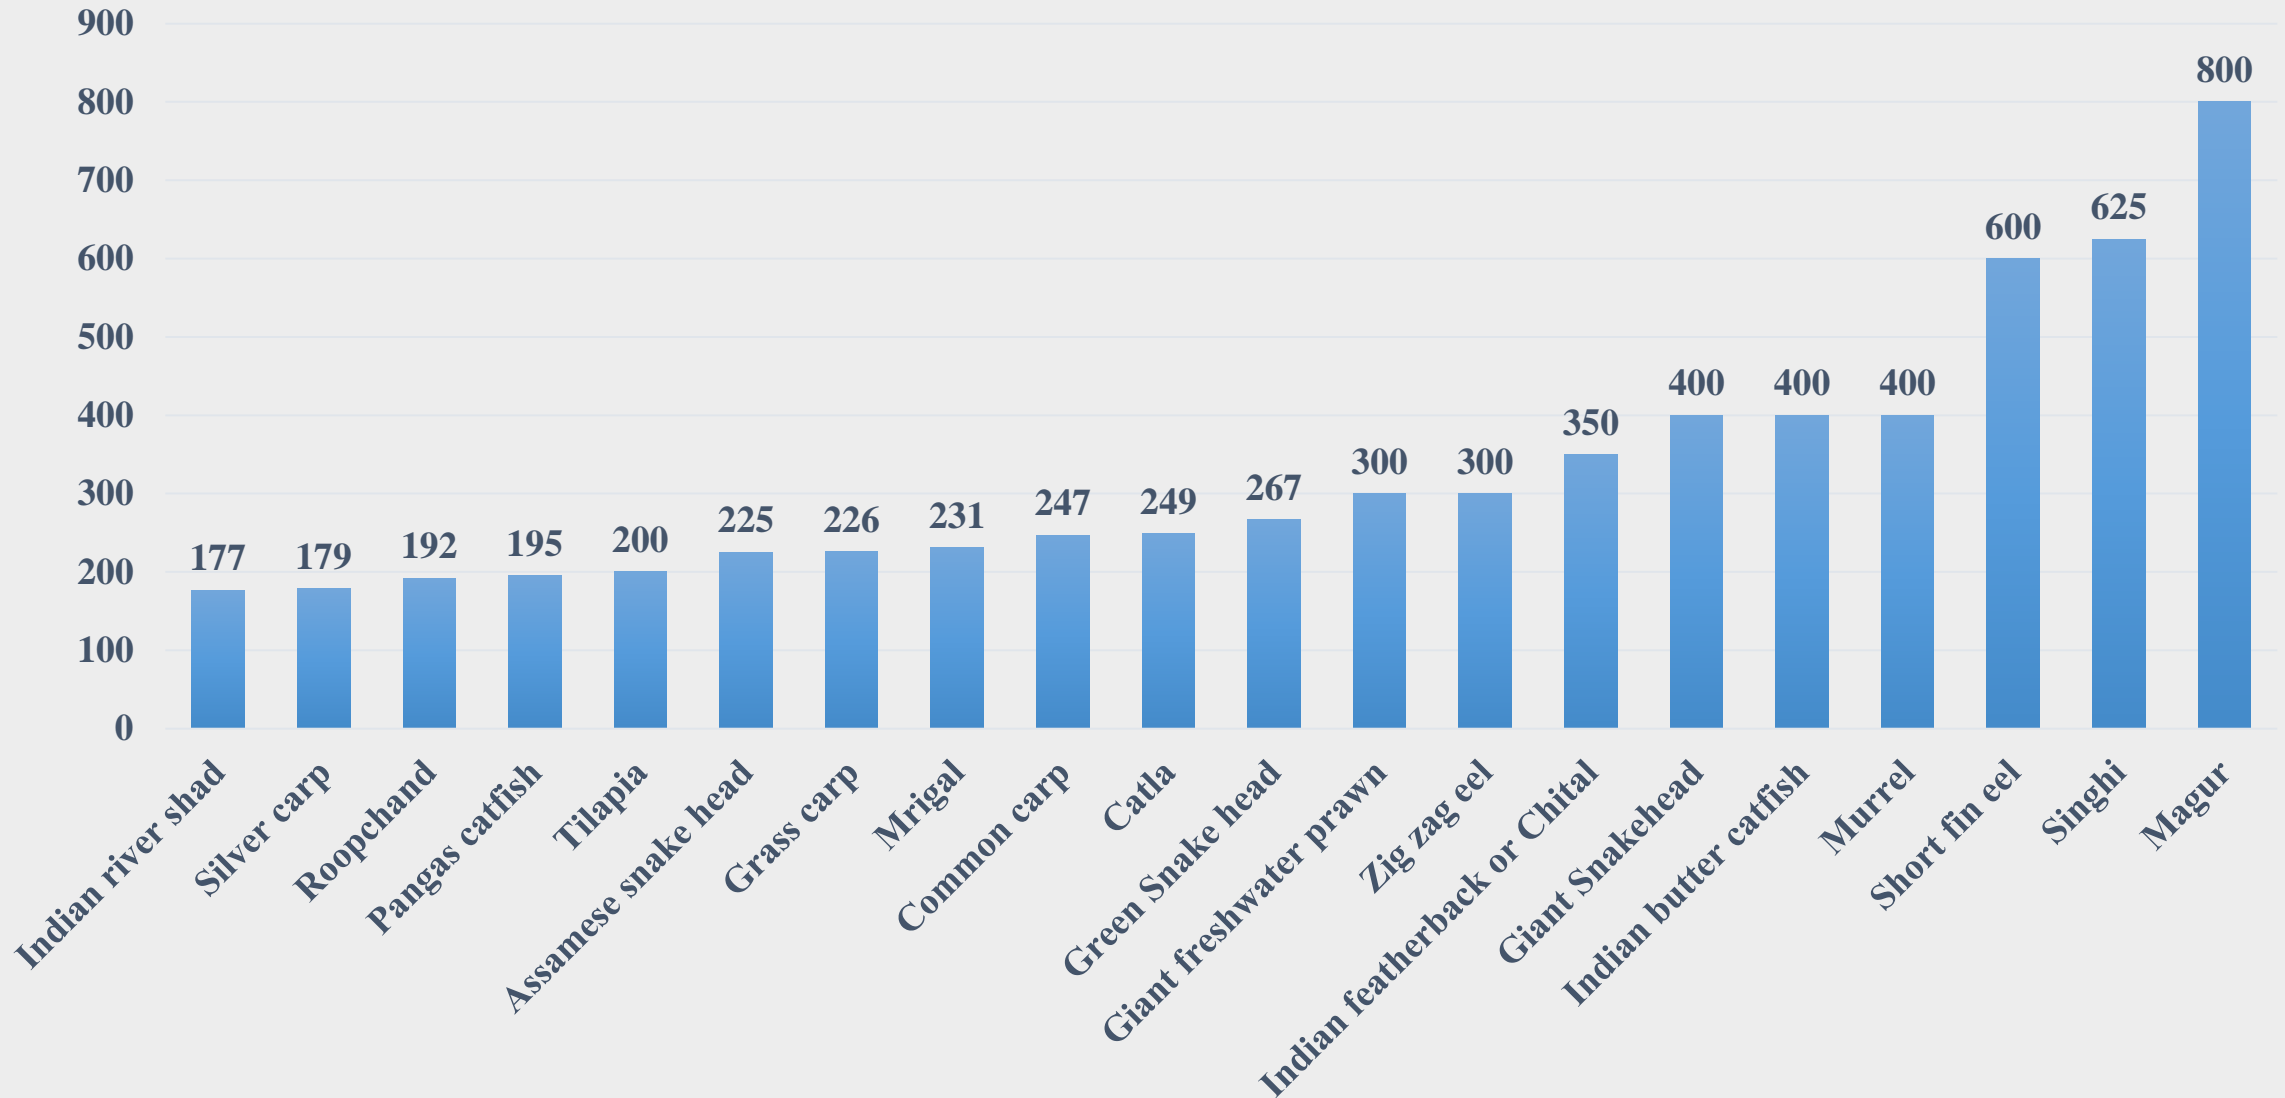

Average Retail Price (Rs. Per Kg) of Various Fish Species in Assam

For the Period 14.07.2025 to 20.07.2025

For further details visit: <https://fmpisnfdb.in>