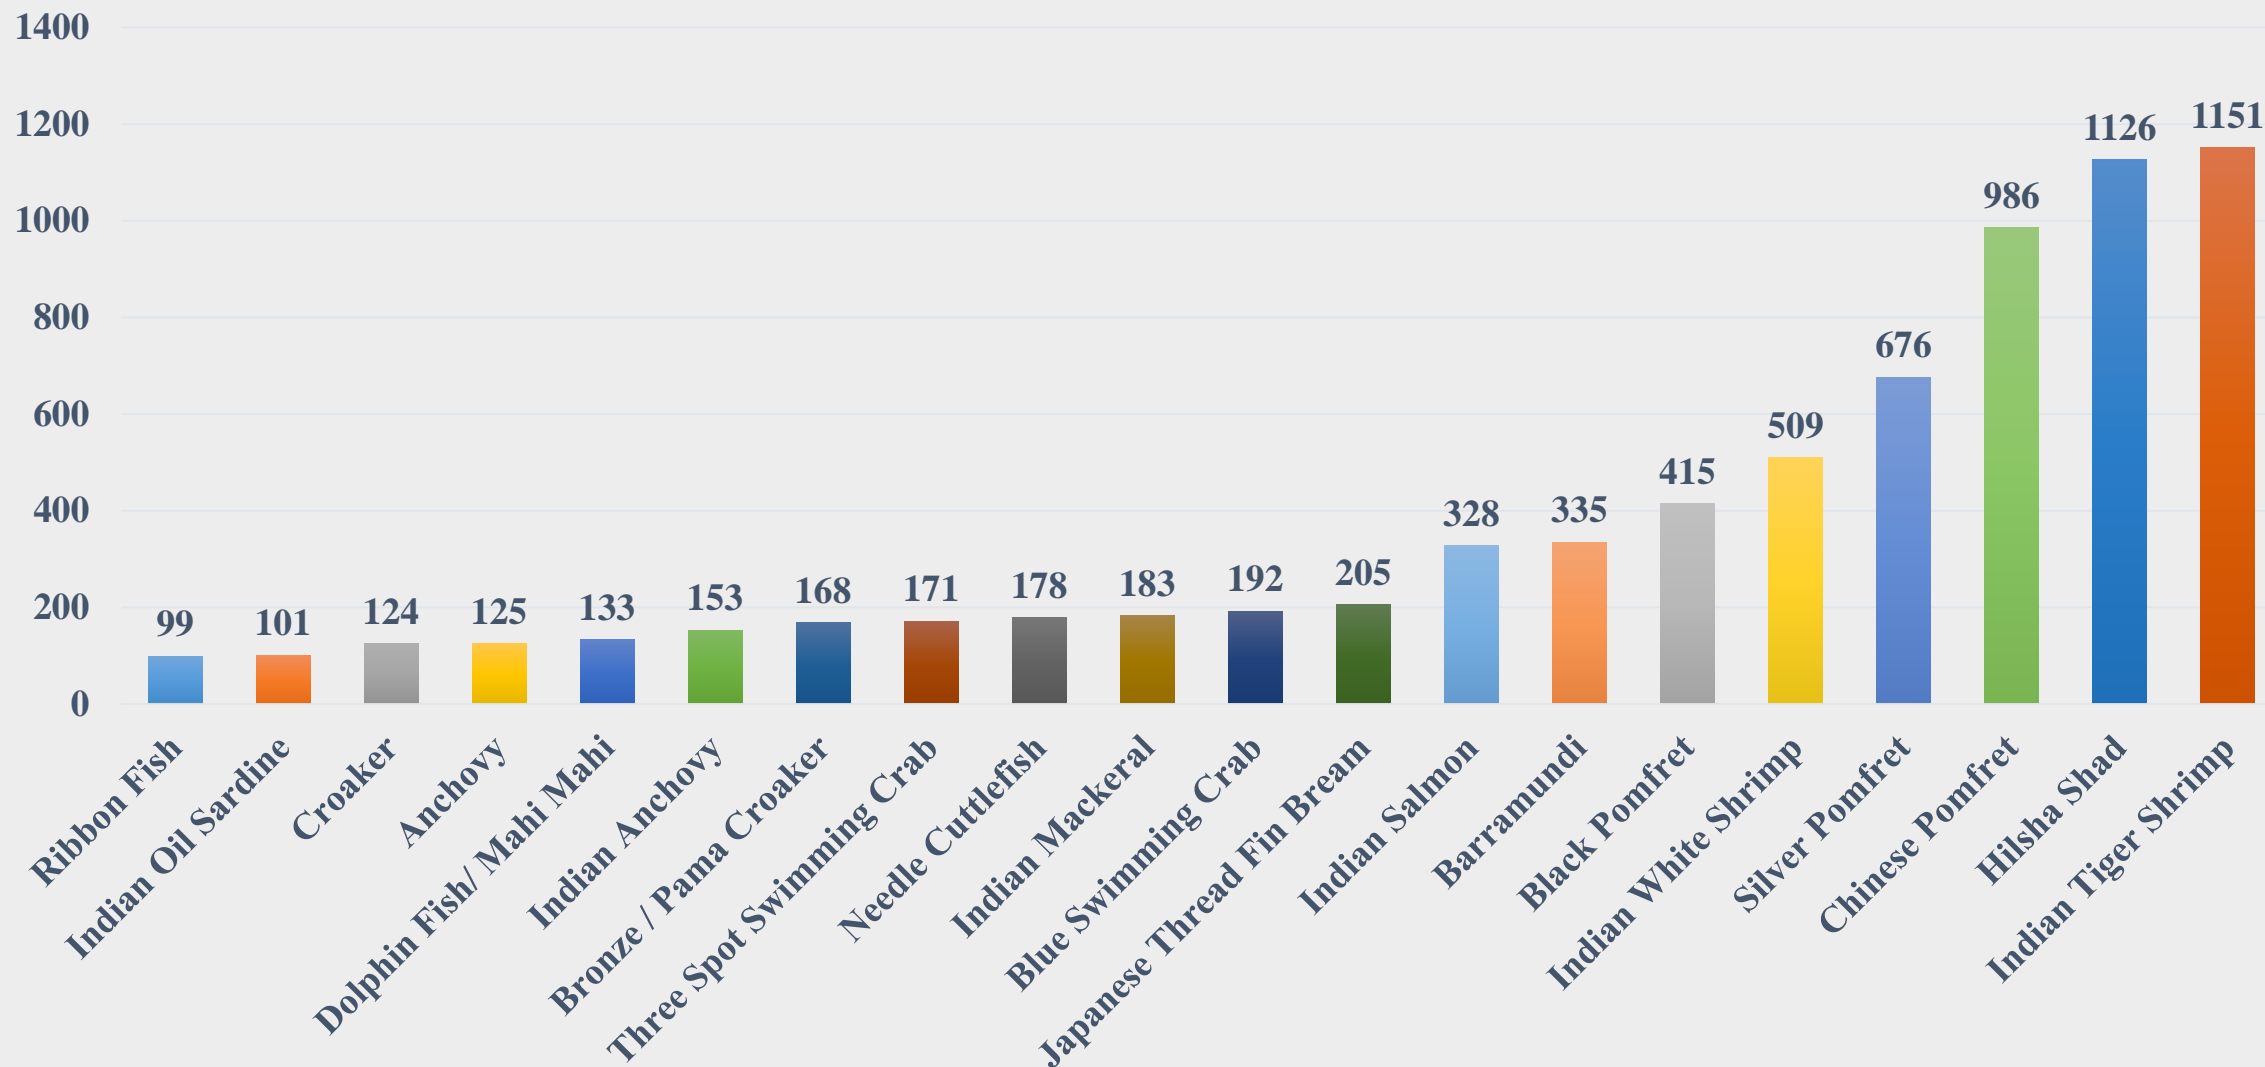

Average Price (Rs. per Kg) of Marine Fish Species across Fishing Harbours of India

For the Period 14.07.2025 to 20.07.2025

Data Source: NETFISH, MPEDA