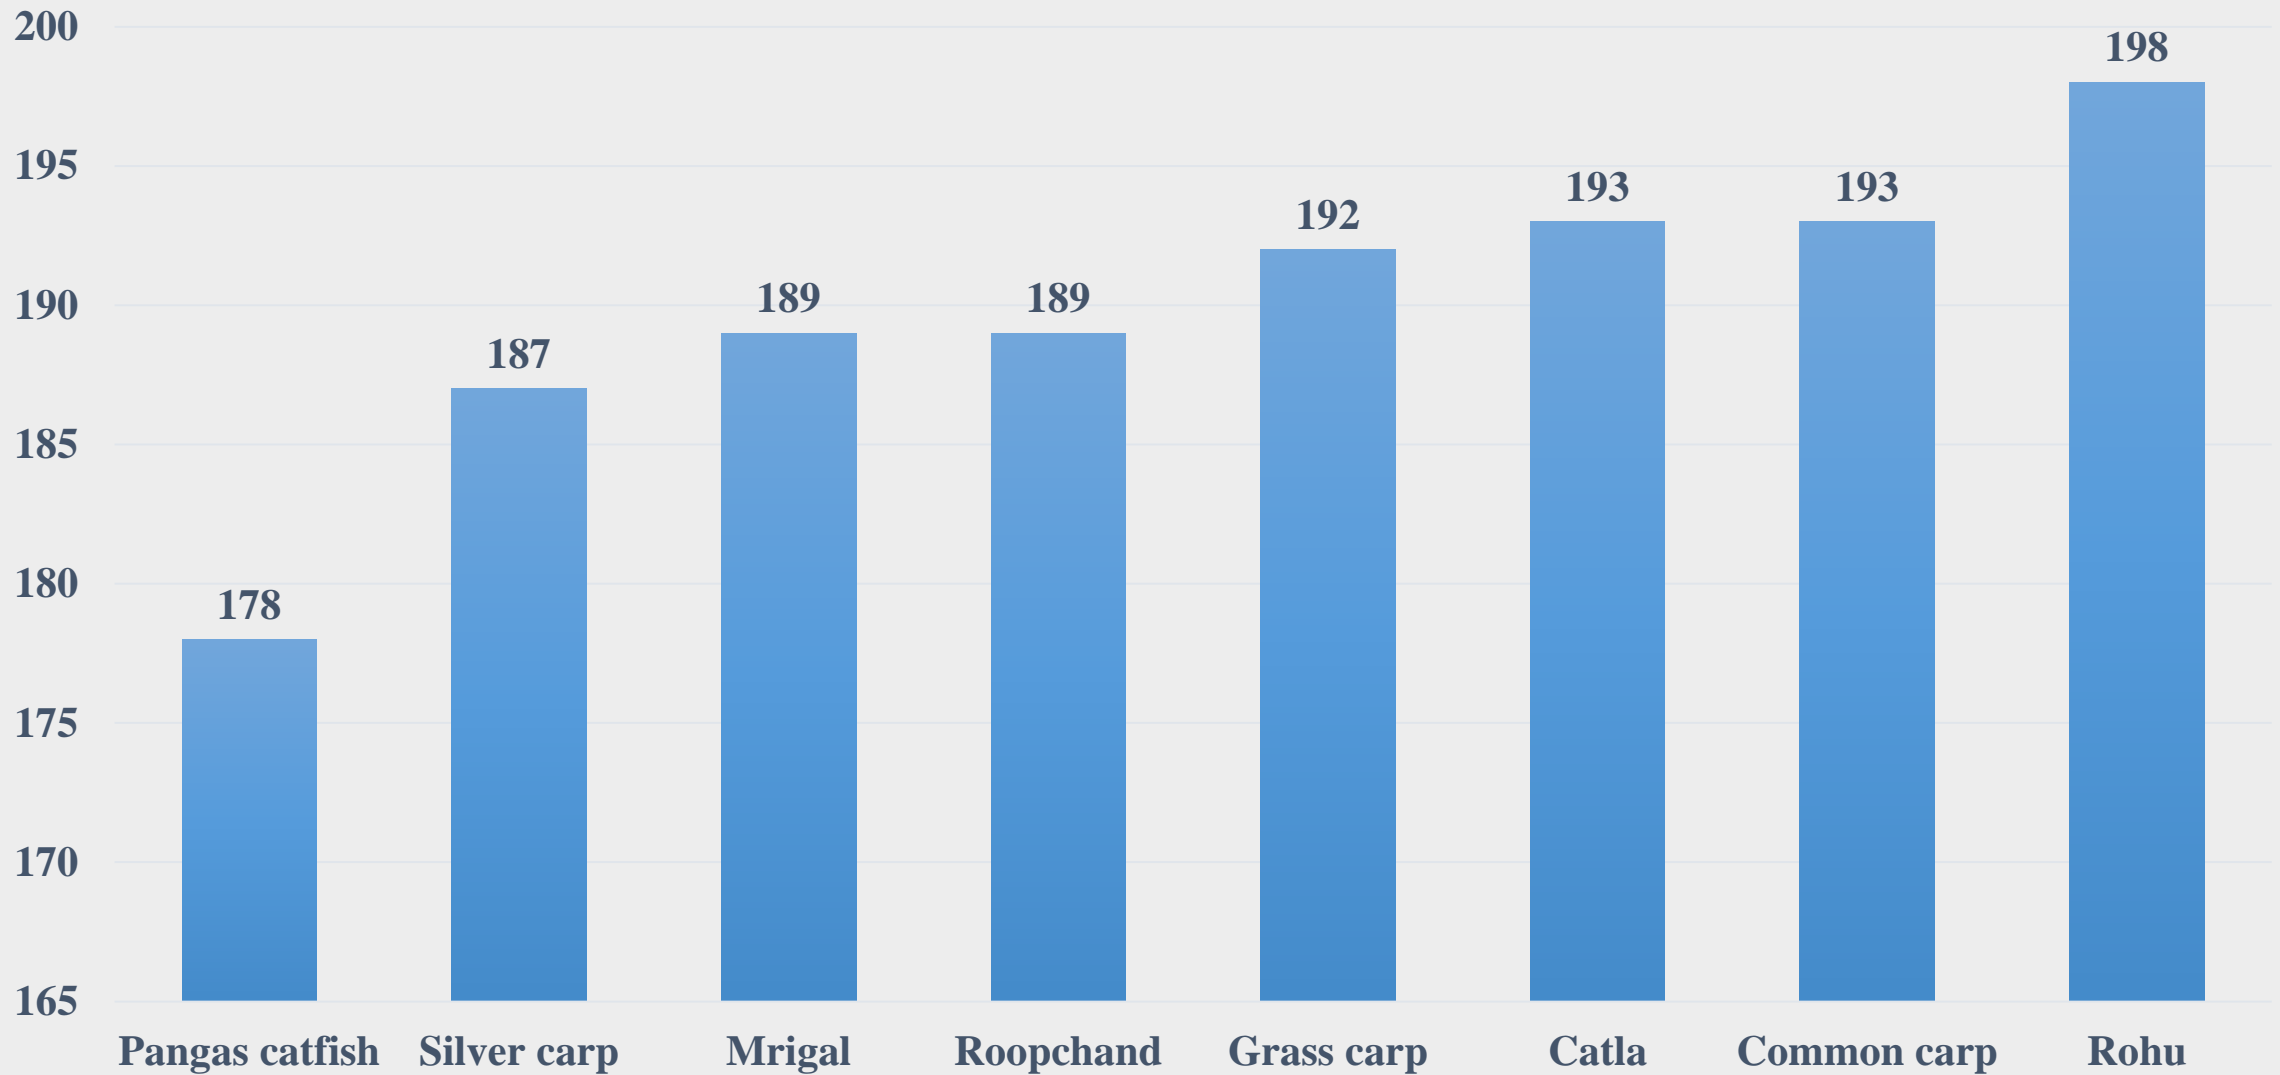

Average Retail Price (Rs. Per Kg) of Various Fish Species in Punjab

For the Period 14.07.2025 to 20.07.2025

For further details visit: <https://fmpisnfdb.in>