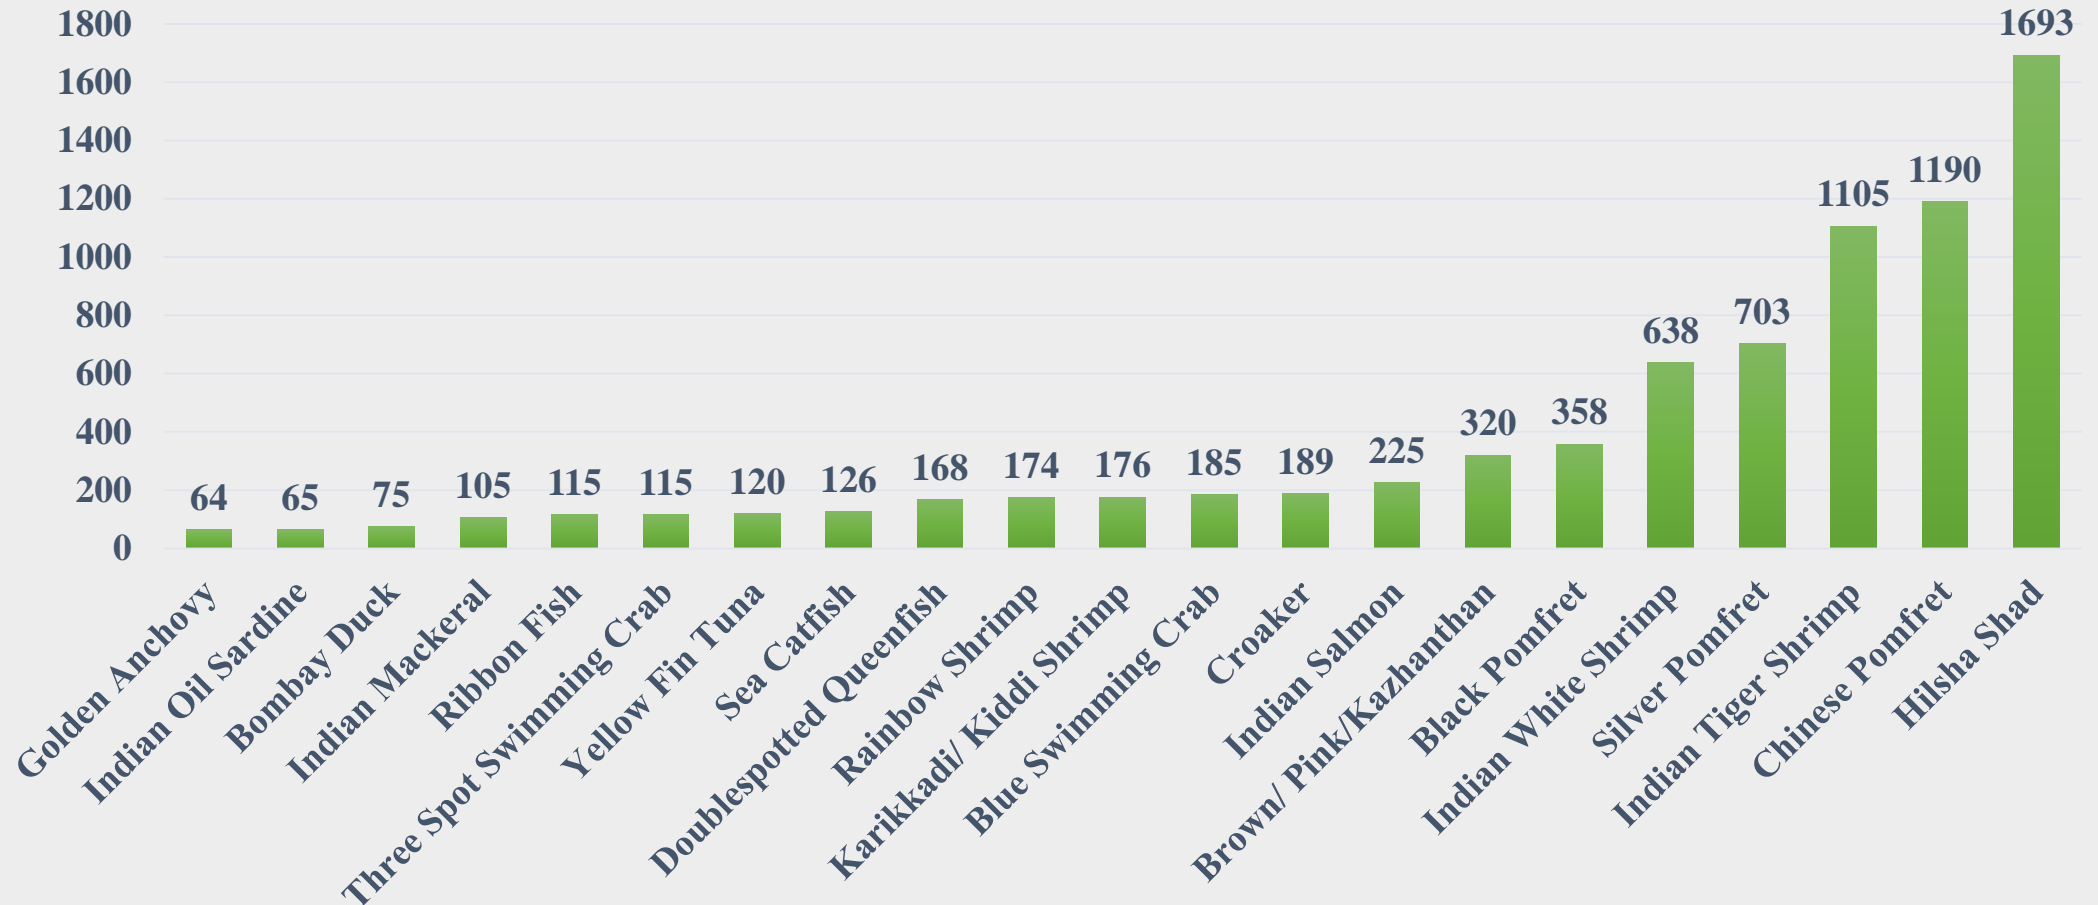

Average Price (Rs. Per Kg) of Marine Species at Fish Landing Centres in West Bengal

Data Source: NETFISH, MPEDA