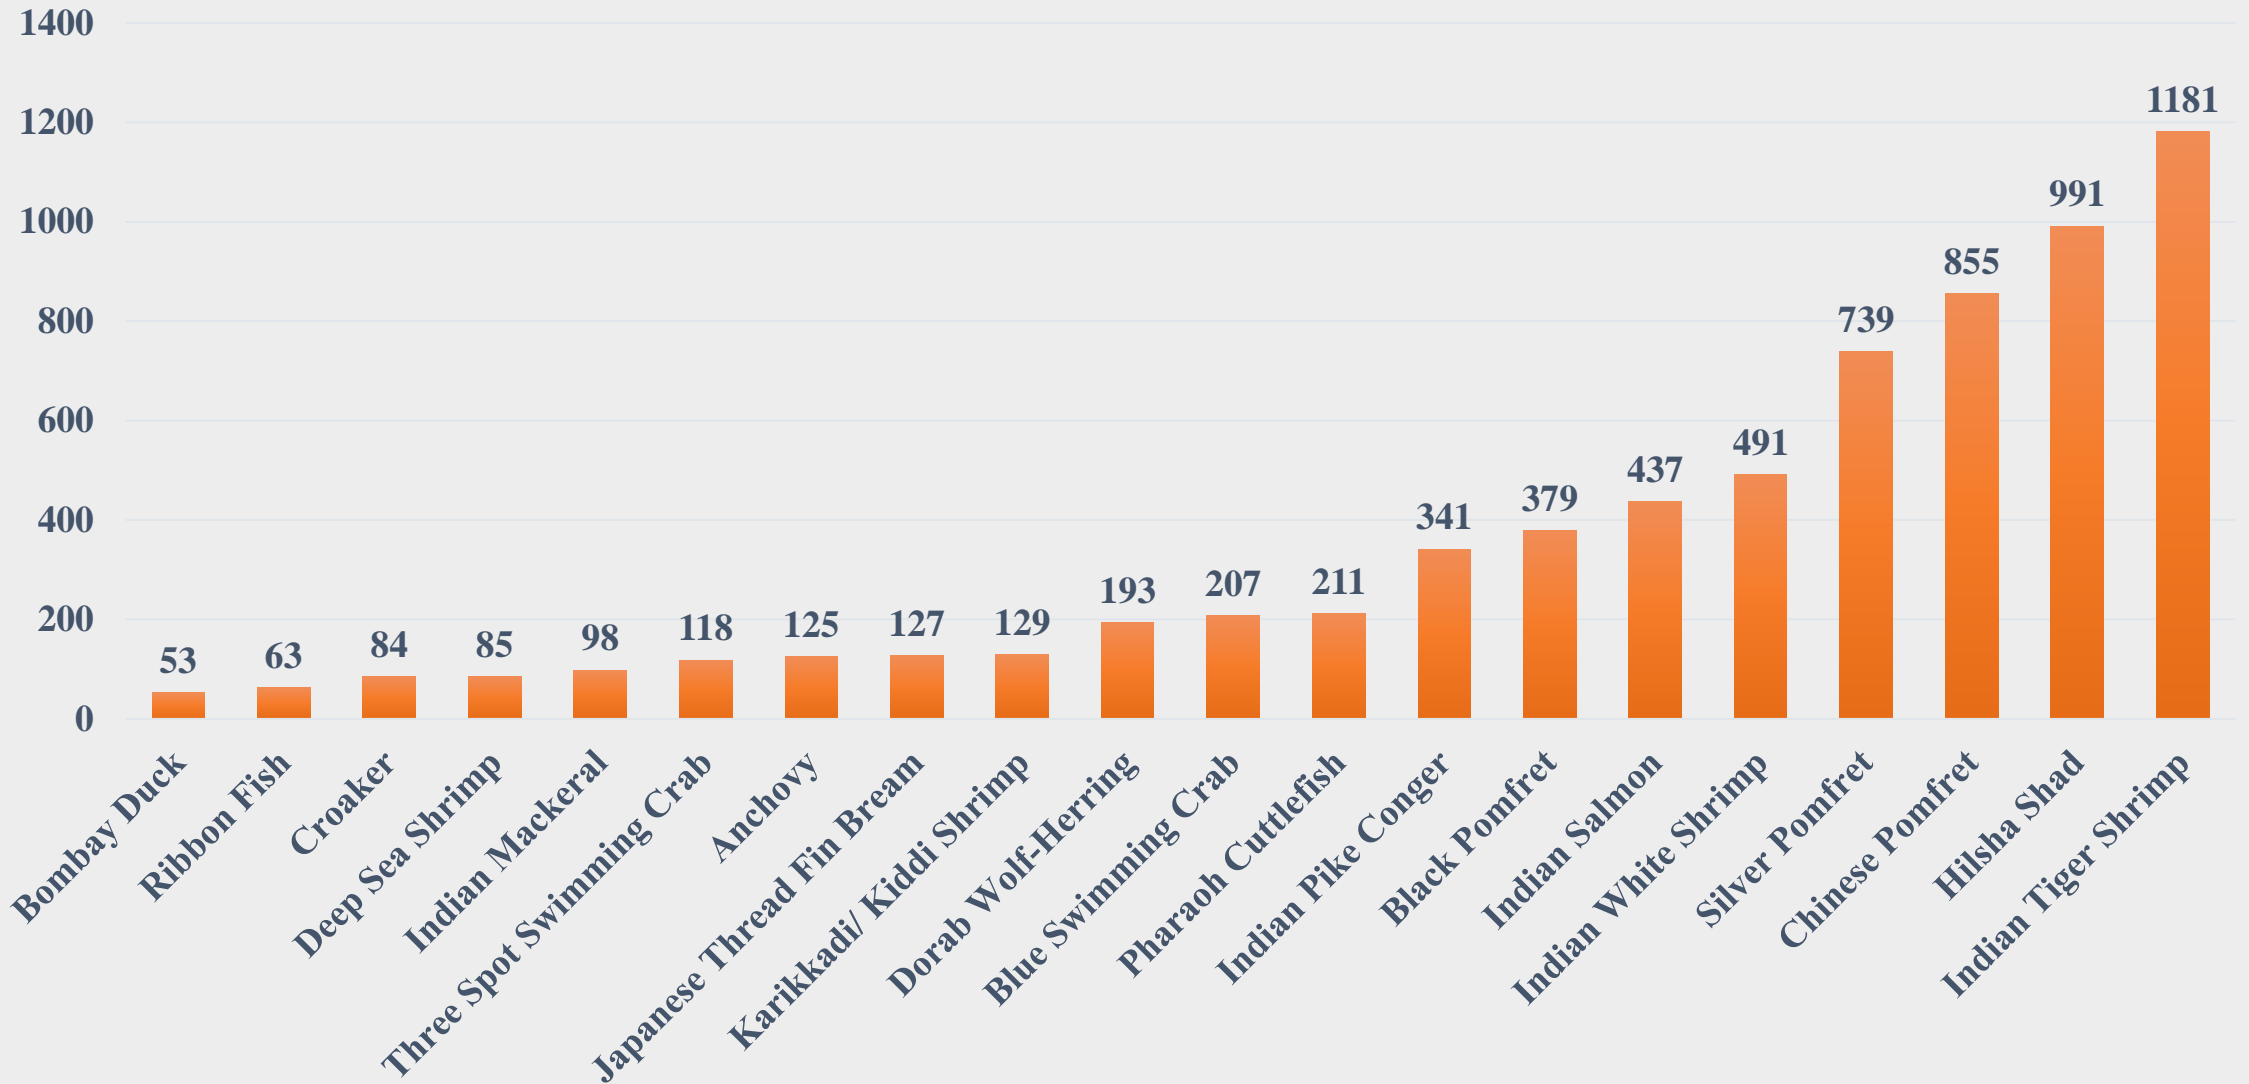

Average Price (Rs. per Kg) of Marine Species at Fishing Harbours in Odisha

For the Period 14.07.2025 to 20.07.2025

Data Source: NETFISH, MPEDA