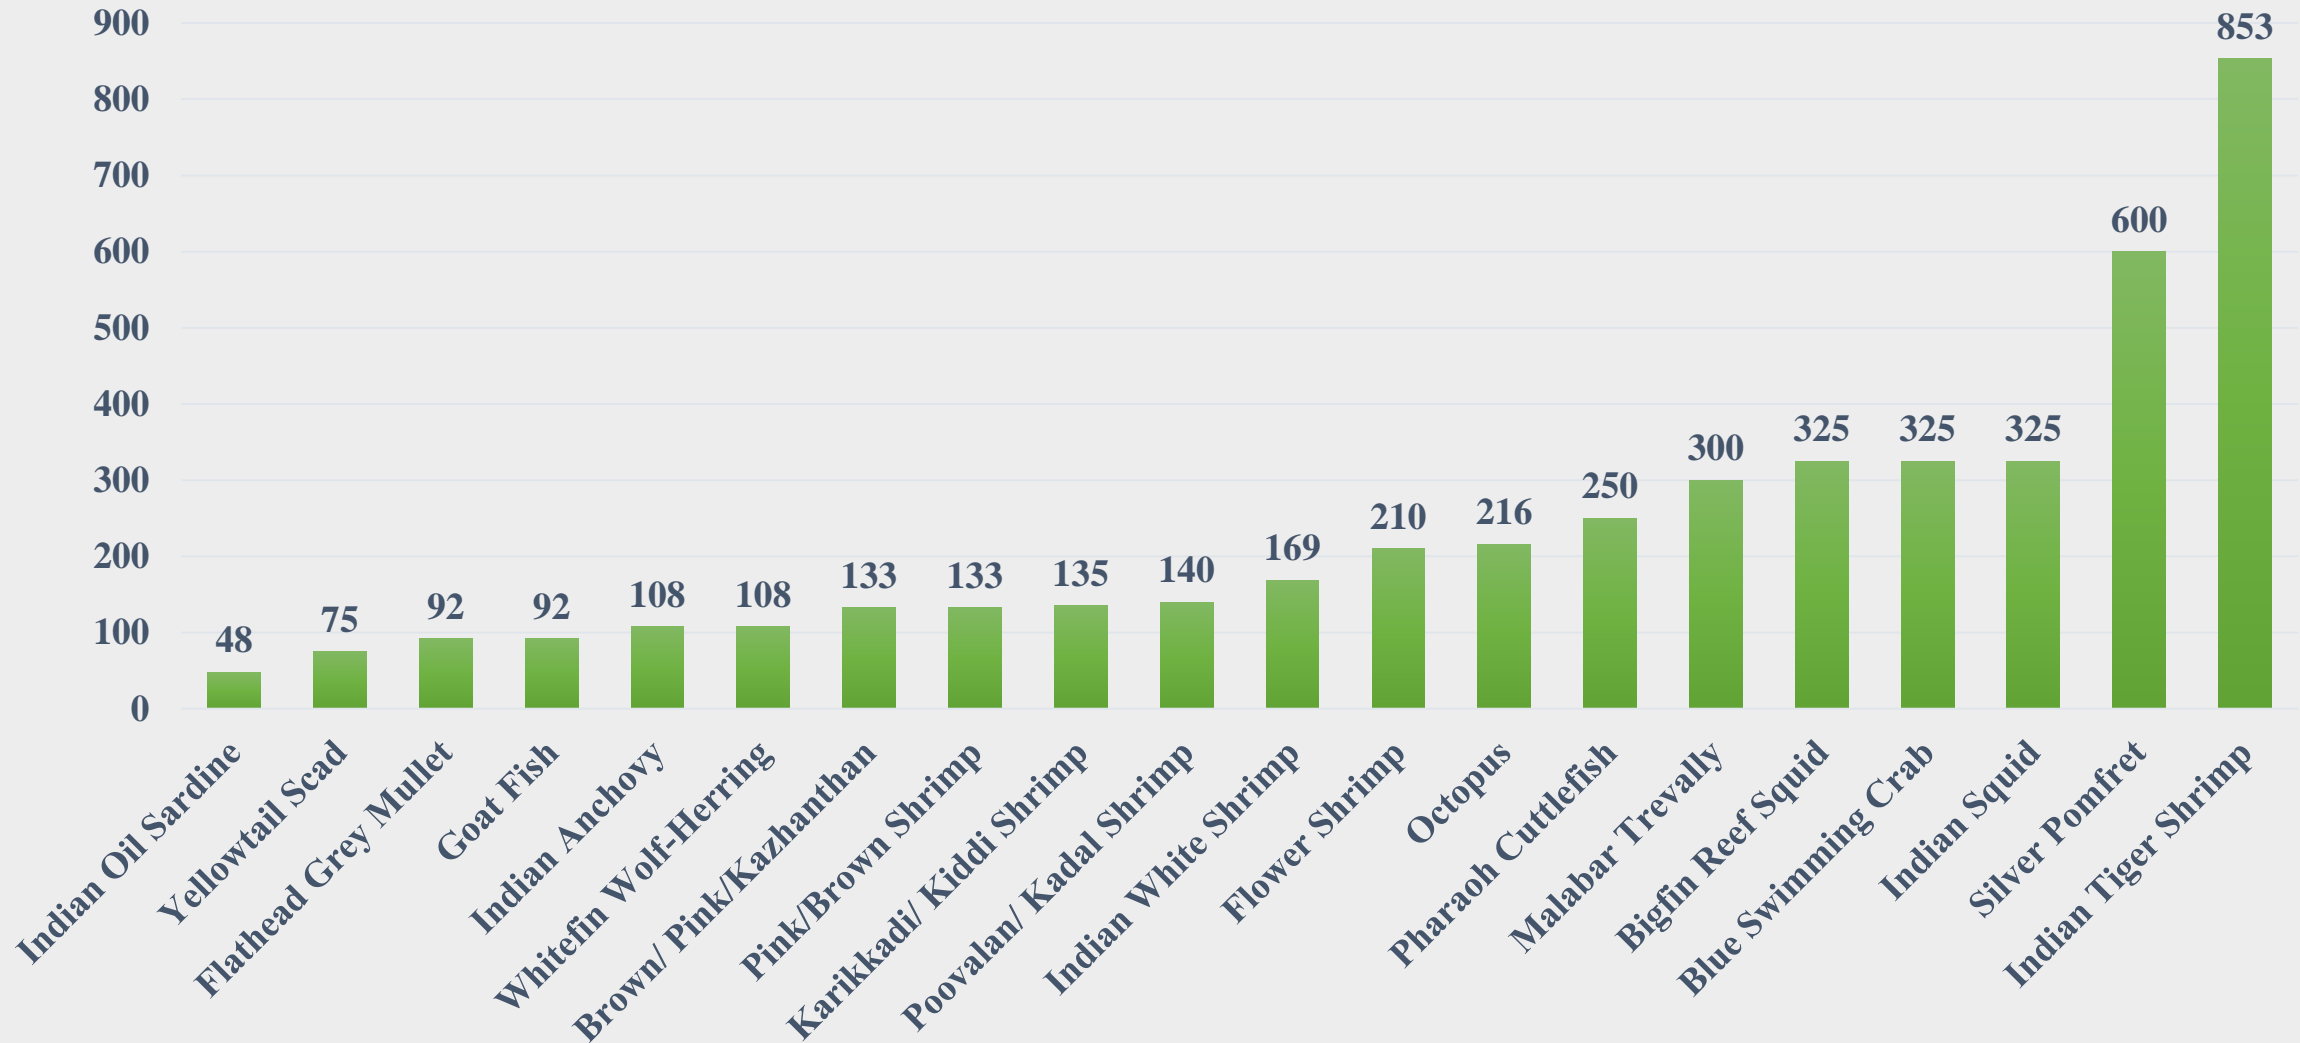

For the Period 14.07.2025 to 20.07.2025

Data Source: NETFISH, MPEDA

Average Price (Rs. per Kg.) of Marine Species across Fish Landing Centres of India

Data Source: NETFISH, MPEDA

Average Price (Rs. Per Kg) of Marine Species at Fish Landing Centres in Tamil Nadu